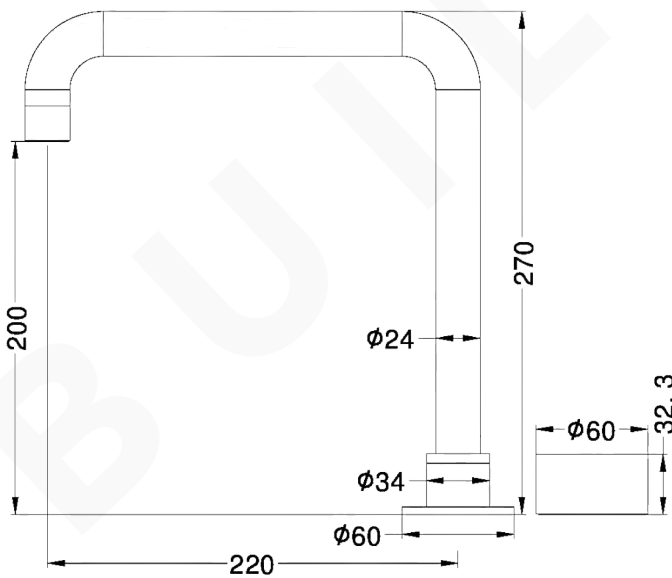

**KARA PROGRESSIVE SET**

**DESCRIPTION**

Brand: Nero  
 Name: Kara Progressive Tall Basin Set  
 Model: NR271901ACH Chrome  
 Type: Basin Tap Set

**SPECIFICATIONS**

Height: 270mm  
 Length: 220mm  
 Material: Brass  
 Finish: Chrome  
 WELS Rating: 6L/Min, 5Star  
 WELS Registration No: T35924

**MODEL & AVAILABLE COLOUR OPTIONS**

- NR271901ABN: Kara Progressive Tall Basin Set Brushed Nickel
- NR271901AGM: Kara Progressive Tall Basin Set Brushed Gunmetal
- NR271901ABG: Kara Progressive Tall Basin Set Brushed Gold
- NR271901AMB: Kara Progressive Tall Basin Set Matte Black