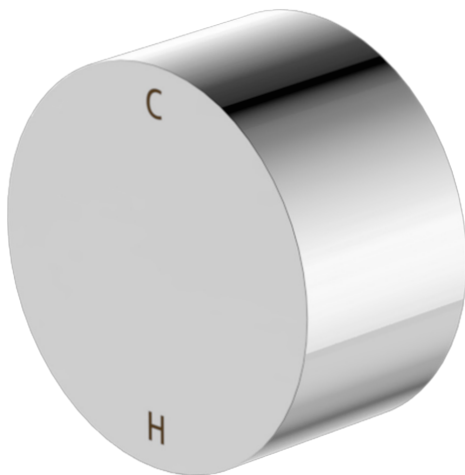

KARA PROGRESSIVE MIXER

DESCRIPTION

Brand: Nero
 Name: Kara Progressive Shower Mixer
 Model: NR271909CH Chrome
 Type: Wall Top Assembles

SPECIFICATIONS

Diameter: $\varnothing 60\text{mm}$
 Length: 32.3mm
 Material: Brass
 Finish: Chrome

MODEL & AVAILABLE COLOUR OPTIONS

- NR271909BN: Kara Progressive Shower Mixer Brushed Nickel
- NR271909GM: Kara Progressive Shower Mixer Brushed Gunmetal
- NR271909BG: Kara Progressive Shower Mixer Brushed Gold
- NR271909MB: Kara Progressive Shower Mixer Matte Black