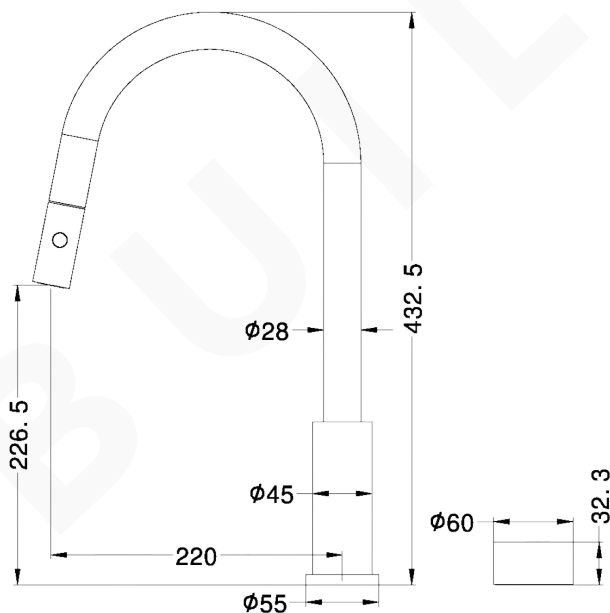

KARA PROGRESSIVE SET

DESCRIPTION

Brand: Nero
 Name: Kara Progressive Pull Out Kitchen Set
 Model: NR271908CH Chrome
 Type: Kitchen Sink Tap Set

SPECIFICATIONS

Height: 432.5mm
 Length: 220mm
 Material: Brass
 Finish: Chrome
 WELS Rating: 4.5L/Min, 6Star
 WELS Registration No: T41357

MODEL & AVAILABLE COLOUR OPTIONS

- NR271908BN: Kara Progressive Pull Out Kitchen Set Brushed Nickel
- NR271908GM: Kara Progressive Pull Out Kitchen Set Brushed Gunmetal
- NR271908BG: Kara Progressive Pull Out Kitchen Set Brushed Gold
- NR271908MB: Kara Progressive Pull Out Kitchen Set Matte Black