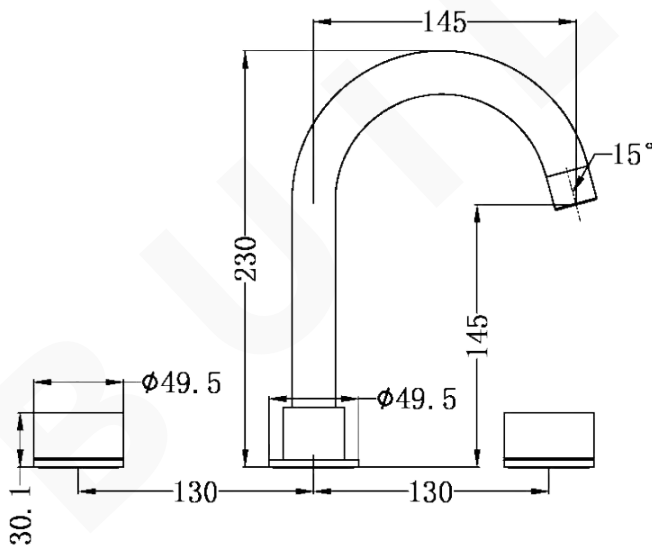

**KARA KITCHEN SET**

**DESCRIPTION**

Brand: Nero  
 Name: Kara Kitchen Set  
 Model: NR211707CH Chrome  
 Type: Kitchen Sink Tap Sets

**SPECIFICATIONS**

Height: 230mm  
 Length: 145mm  
 Material: Brass  
 Finish: Chrome  
 WELS Rating: 6.0L/Min, 5Star  
 WELS Registration No: T30973