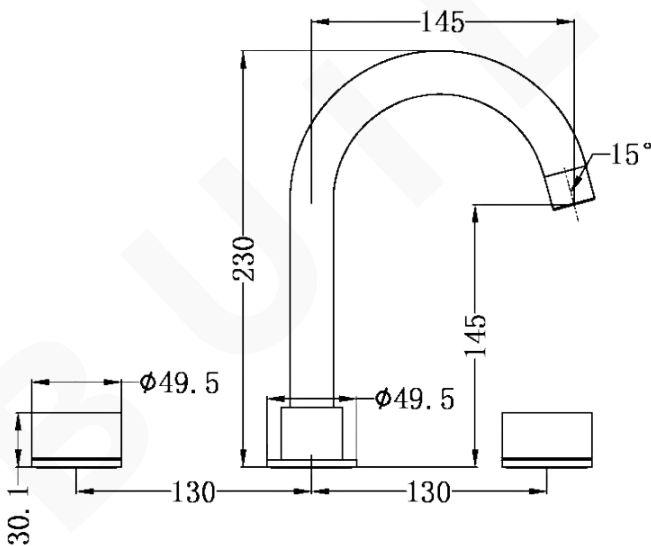

KARA BASIN SET

DESCRIPTION

Brand: Nero
 Name: Kara Basin Set
 Model: NR211701CH Chrome
 Type: Basin Tap Sets

SPECIFICATIONS

Height: 230mm
 Length: 145mm
 Material: Brass
 Finish: Chrome
 WELS Rating: 6.0L/Min, 5Star
 WELS Registration No: T30972

MODEL & AVAILABLE COLOUR OPTIONS

- NR211701BN: Kara Basin Set
Brushed Nickel
- NR211701GM: Kara Basin Set
Brushed Gunmetal
- NR211701BG: Kara Basin Set
Brushed Gold
- NR211701MB: Kara Basin Set
Matte Black