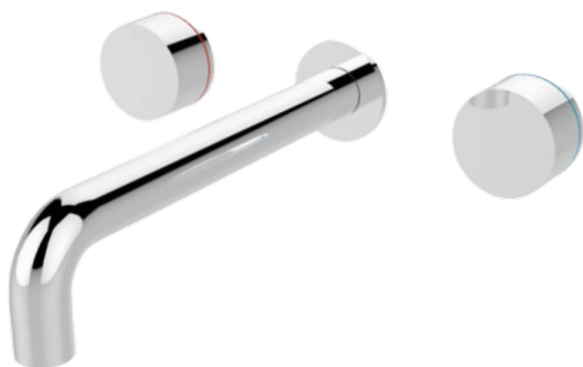

KARA WALL BASIN SET

DESCRIPTION

Brand: Nero
 Name: Kara Wall Basin Set 217mm
 Model: NR211707A217CH Chrome
 Type: Basin Tap Sets

SPECIFICATIONS

Diameter: ø49.5mm
 Length: 214mm
 Material: Brass
 Finish: Chrome
 WELS Rating: 6.0L/Min, 5Star
 WELS Registration No: T30974

MODEL & AVAILABLE COLOUR OPTIONS

- NR211707a217BN: Kara Wall Basin Set 217mm Brushed Nickel
- NR211707a217GM: Kara Wall Basin Set 217mm Brushed Gunmetal
- NR211707a217BG: Kara Wall Basin Set 217mm Brushed Gold
- NR211707a217MB: Kara Wall Basin Set 217mm Matte Black