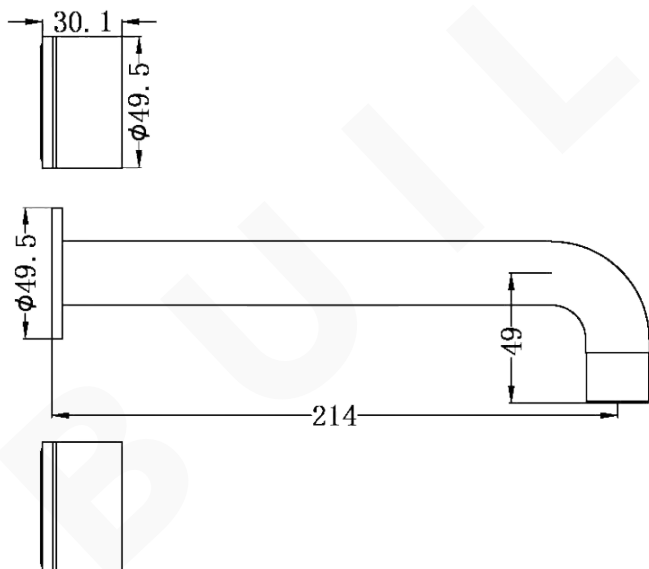

KARA WALL BASIN SET

DESCRIPTION

Brand: Nero
 Name: Kara Wall Basin Set 217mm
 Model: NR211707A217CH Chrome
 Type: Basin Tap Sets

SPECIFICATIONS

Diameter: ø49.5mm
 Length: 214mm
 Material: Brass
 Finish: Chrome
 WELS Rating: 6.0L/Min, 5Star
 WELS Registration No: T30974

MODEL & AVAILABLE COLOUR OPTIONS

- NR211707a217BN: Kara Wall Basin Set 217mm Brushed Nickel
- NR211707a217GM: Kara Wall Basin Set 217mm Brushed Gunmetal
- NR211707a217BG: Kara Wall Basin Set 217mm Brushed Gold
- NR211707a217MB: Kara Wall Basin Set 217mm Matte Black