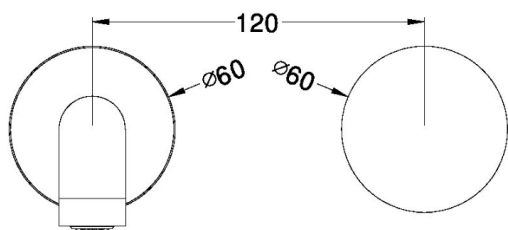

KARA PROGRESSIVE SET

DESCRIPTION

Brand: Nero
 Name: Kara Progressive Wall Basin/Bath Set 185mm
 Model: NR271907A185BN Chrome
 Type: Wall Basin/Bath Set

SPECIFICATIONS

Diameter: ø60mm
 Length: 185.5mm
 Material: Brass
 Finish: Chrome
 WELS Rating: 6L/Min, 5Star
 WELS Registration No: T40550

MODEL & AVAILABLE COLOUR OPTIONS

- NR271907a185BN: Kara Progressive Wall Basin Set Brushed Nickel
- NR271907a185GM: Kara Progressive Wall Basin Set Brushed Gunmetal
- NR271907a185BG: Kara Progressive Wall Basin Set Brushed Gold
- NR271907a185MB: Kara Progressive Wall Basin Set Matte Black