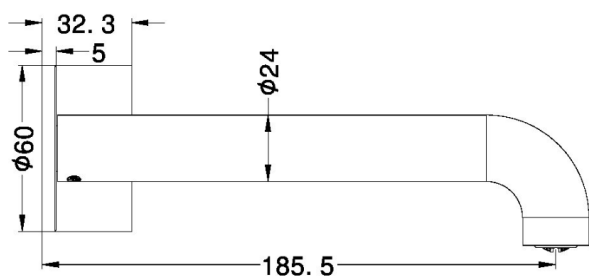

KARA PROGRESSIVE SET

DESCRIPTION

Brand: Nero
 Name: Kara Progressive Wall Basin/Bath Set 185mm
 Model: NR271907A185BN Chrome
 Type: Wall Basin/Bath Set

SPECIFICATIONS

Diameter: ø60mm
 Length: 185.5mm
 Material: Brass
 Finish: Chrome
 WELS Rating: 6L/Min, 5Star
 WELS Registration No: T40550

MODEL & AVAILABLE COLOUR OPTIONS

- NR271907a185BN: Kara Progressive Wall Basin Set Brushed Nickel
- NR271907a185GM: Kara Progressive Wall Basin Set Brushed Gunmetal
- NR271907a185BG: Kara Progressive Wall Basin Set Brushed Gold
- NR271907a185MB: Kara Progressive Wall Basin Set Matte Black