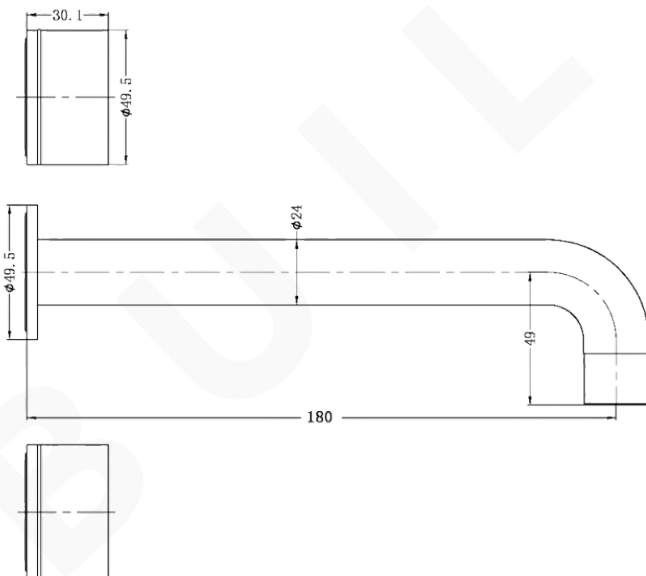

KARA WALL BASIN SET

DESCRIPTION

Brand: Nero
 Name: Kara Wall Basin Set 180mm
 Model: NR211707A180CH Chrome
 Type: Basin Tap Sets

SPECIFICATIONS

Diameter: ø49.5mm
 Length: 180mm
 Material: Brass
 Finish: Chrome
 WELS Rating: 6.0L/Min, 5Star
 WELS Registration No: T30974

MODEL & AVAILABLE COLOUR OPTIONS

- NR211707A180BN: Kara Wall Basin Set 180mm Brushed Nickel
- NR211707A180GM: Kara Wall Basin Set 180mm Brushed Gunmetal
- NR211707A180BG: Kara Wall Basin Set 180mm Brushed Gold
- NR211707A180MB: Kara Wall Basin Set 180mm Matte Black