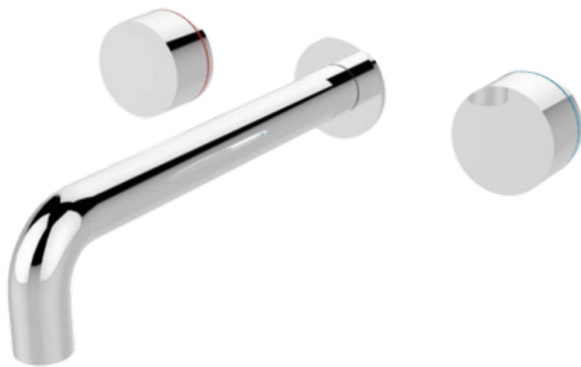

KARA WALL BASIN SET

DESCRIPTION

Brand: Nero
 Name: Kara Wall Basin Set 180mm
 Model: NR211707A180CH Chrome
 Type: Basin Tap Sets

SPECIFICATIONS

Diameter: ø49.5mm
 Length: 180mm
 Material: Brass
 Finish: Chrome
 WELS Rating: 6.0L/Min, 5Star
 WELS Registration No: T30974

MODEL & AVAILABLE COLOUR OPTIONS

- NR211707A180BN: Kara Wall Basin Set 180mm Brushed Nickel
- NR211707A180GM: Kara Wall Basin Set 180mm Brushed Gunmetal
- NR211707A180BG: Kara Wall Basin Set 180mm Brushed Gold
- NR211707A180MB: Kara Wall Basin Set 180mm Matte Black