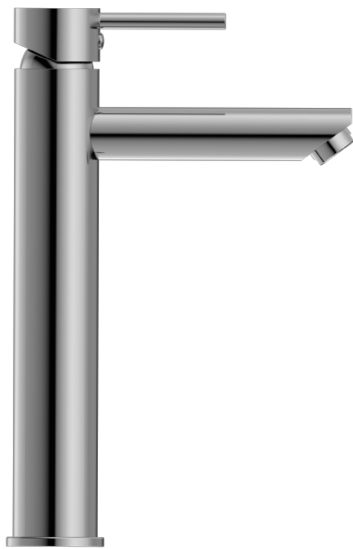

**DOLCE TALL BASIN MIXER**

**DESCRIPTION**

Brand: Nero  
 Name: Dolce Tall Basin Mixer  
 Model: NR250804CH Chrome  
 Type: Basin Mixers

**SPECIFICATIONS**

Height: 286mm  
 Length: 149.7mm  
 Material: Brass  
 Finish: Chrome  
 WELS Rating: 6.0L/Min, 5Star  
 WELS Registration No: T31050

**MODEL & AVAILABLE COLOUR OPTIONS**

- NR250804BN: Dolce Tall Basin Mixer  
Brushed Nickel
- NR250804GM: Dolce Tall Basin Mixer  
Brushed Gunmetal
- NR250804BG: Dolce Tall Basin Mixer  
Brushed Gold
- NR250804MB: Dolce Tall Basin Mixer  
Matte Black