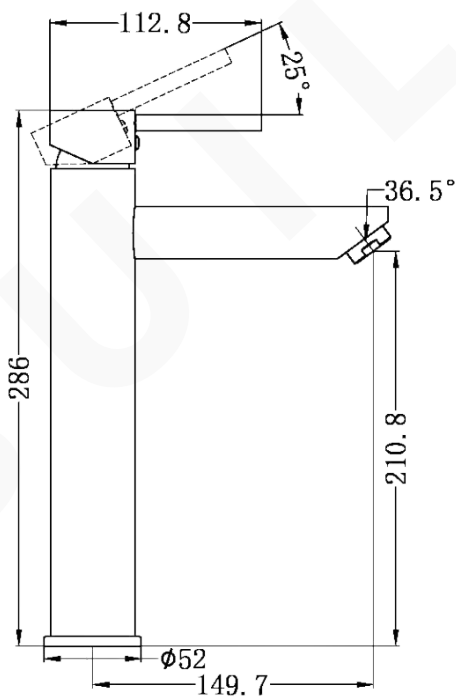

**DOLCE TALL BASIN MIXER**

**DESCRIPTION**

Brand: Nero  
 Name: Dolce Tall Basin Mixer  
 Model: NR250804CH Chrome  
 Type: Basin Mixers

**SPECIFICATIONS**

Height: 286mm  
 Length: 149.7mm  
 Material: Brass  
 Finish: Chrome  
 WELS Rating: 6.0L/Min, 5Star  
 WELS Registration No: T31050

**MODEL & AVAILABLE COLOUR OPTIONS**

- NR250804BN: Dolce Tall Basin Mixer  
Brushed Nickel
- NR250804GM: Dolce Tall Basin Mixer  
Brushed Gunmetal
- NR250804BG: Dolce Tall Basin Mixer  
Brushed Gold
- NR250804MB: Dolce Tall Basin Mixer  
Matte Black