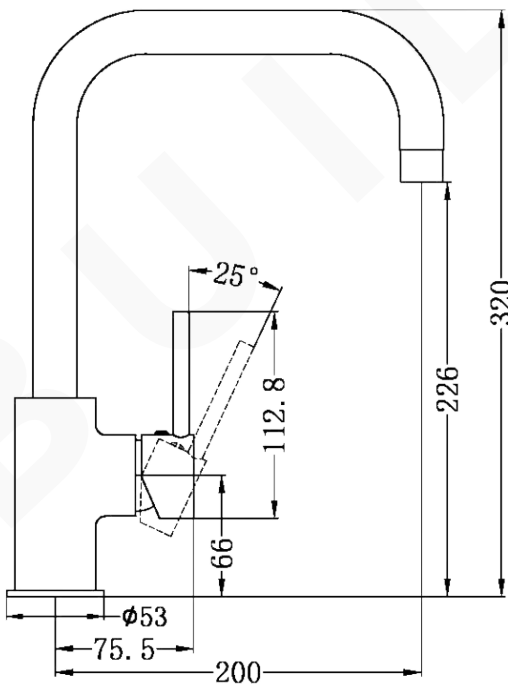

**DOLCE KITCHEN MIXER**

**DESCRIPTION**

Brand: Nero  
 Name: Dolce Square Kitchen Mixer  
 Model: NR250806CH Chrome  
 Type: Kitchen & Laundry Mixers

**SPECIFICATIONS**

Height: 320mm  
 Length: 200mm  
 Material: Brass  
 Finish: Chrome  
 WELS Rating: 6.0L/Min, 5Star  
 WELS Registration No: T28860

**MODEL & AVAILABLE COLOUR OPTIONS**

- NR250806BN: Dolce Kitchen Mixer  
Brushed Nickel
- NR250806GM: Dolce Kitchen Mixer  
Brushed Gunmetal
- NR250806BG: Dolce Kitchen Mixer  
Brushed Gold
- NR250806MB: Dolce Kitchen Mixer  
Matte Black