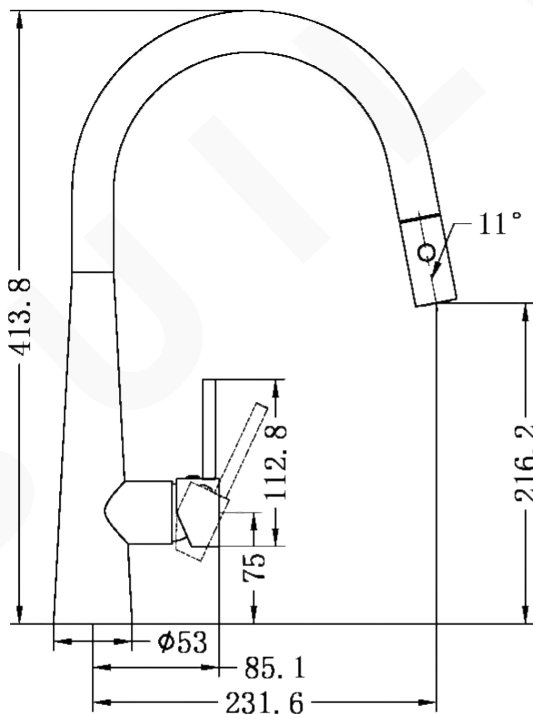

DOLCE PULL OUT MIXER

DESCRIPTION

Brand: Nero
 Name: Dolce Pull Out Sink Mixer with Vegie Spray Function
 Model: NR581009CCH Chrome
 Type: Kitchen & Laundry Mixers

SPECIFICATIONS

Height: 413.8mm
 Length: 231.6mm
 Material: Brass
 Finish: Chrome
 WELS Rating: 4.5L/Min, 6Star
 WELS Registration No: T41360

MODEL & AVAILABLE COLOUR OPTIONS

- NR581009cBN: Dolce Pull Out Mixer Brushed Nickel
- NR581009cGM: Dolce Pull Out Mixer Brushed Gunmetal
- NR581009cBG: Dolce Pull Out Mixer Brushed Gold
- NR581009cMB: Dolce Pull Out Mixer Matte Black