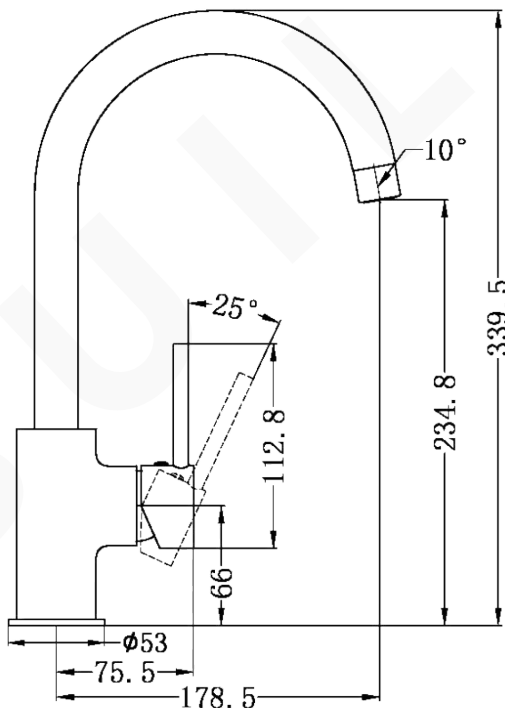

DOLCE KITCHEN MIXER

DESCRIPTION

Brand: Nero
 Name: Dolce Kitchen Mixer Gooseneck
 Model: NR250807CH Chrome
 Type: Kitchen & Laundry Mixers

SPECIFICATIONS

Height: 339.5mm
 Length: 178.5mm
 Material: Brass
 Finish: Chrome
 WELS Rating: 7.5L/Min, 4Star
 WELS Registration No: T06930

MODEL & AVAILABLE COLOUR OPTIONS

- NR250807BN: Dolce Kitchen Mixer Gooseneck Brushed Nickel
- NR250807GM: Dolce Kitchen Mixer Gooseneck Brushed Gunmetal
- NR250807BG: Dolce Kitchen Mixer Gooseneck Brushed Gold
- NR250807MB: Dolce Kitchen Mixer Gooseneck Matte Black