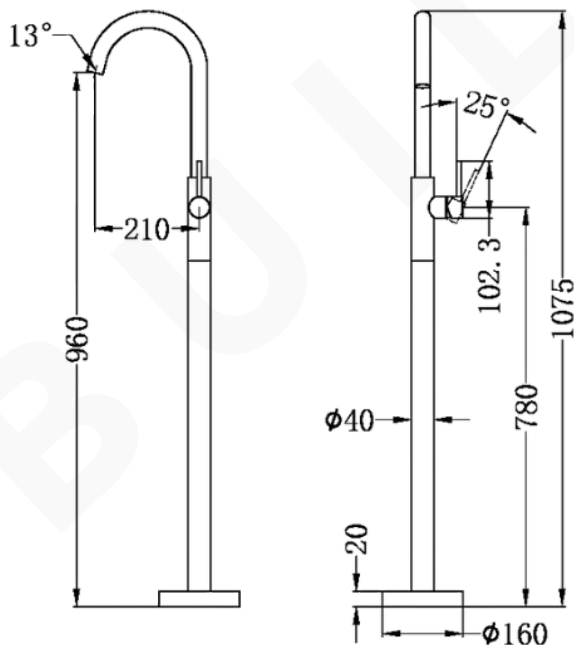

DOLCE FLOORMOUNT MIXER

DESCRIPTION

Brand: Nero
 Name: Dolce Floormount Bath Mixer
 Model: NR210903a01CH Chrome
 Type: Free Standing Bath Fillers

SPECIFICATIONS

Diameter: \varnothing 160mm
 Length: 1075mm
 Material: Brass
 Finish: Chrome

MODEL & AVAILABLE COLOUR OPTIONS

- NR210903a01BN: Dolce Floormount Bath Mixer Brushed Nickel
- NR210903a01GM: Dolce Floormount Bath Mixer Brushed Gunmetal
- NR210903a01BG: Dolce Floormounts Bath Mixer Brushed Gold
- NR210903a01MB: Dolce Floormount Bath Mixer Matte Black