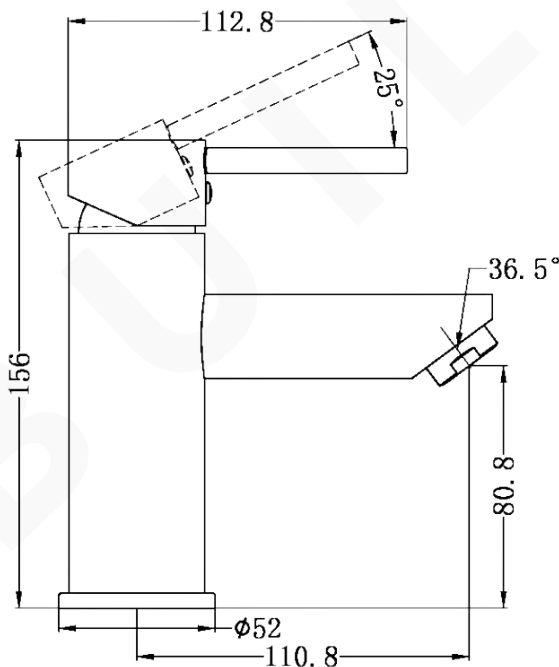

DOLCE BASIN MIXER

DESCRIPTION

Brand: Nero
 Name: Dolce Basin Mixer Straight Spout
 Model: NR250802CH Chrome
 Type: Bath Mixers

SPECIFICATIONS

Height: 156mm
 Length: 110.8mm
 Material: Brass
 Finish: Chrome
 WELS Rating: 6.0L/Min, 5Star
 WELS Registration No: T28858

MODEL & AVAILABLE COLOUR OPTIONS

- NR250802BN: Dolce Basin Mixer Straight Spout Brushed Nickel
- NR250802GM: Dolce Basin Mixer Straight Spout Brushed Gunmetal
- NR250802GD: Dolce Basin Mixer Straight Spout Brushed Gold
- NR250802MB: Dolce Basin Mixer Straight Spout Matte Black