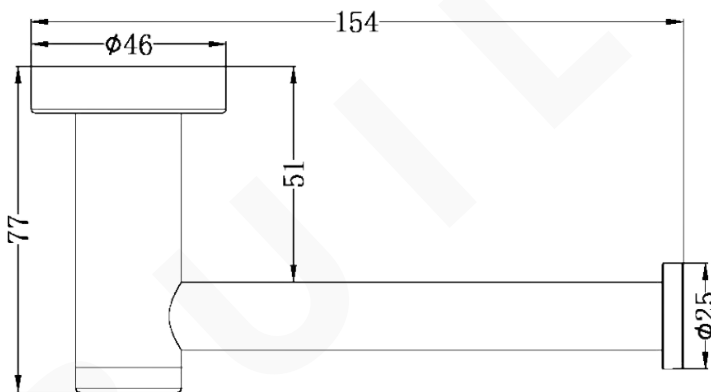

DOLCE TOILET ROLL HOLDER DESCRIPTION

Brand: Nero
 Name: Dolce Toilet Roll Holder
 Model: NR2086CH Chrome
 Type: Toilet Roll Holders

SPECIFICATIONS

Height: 77mm
 Length: 154mm
 Material: 304 Stainless Steel
 Finish: Chrome

MODEL & AVAILABLE COLOUR OPTIONS

- NR2086BN: Dolce Toilet Roll Holders
Brushed Nickel
- NR2086MB: Dolce Toilet Roll Holders
Matte Black