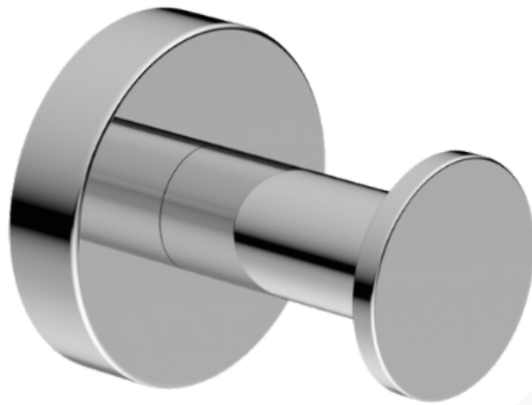

DOLCE ROBE HOOK

DESCRIPTION

Brand: Nero
 Name: Dolce Robe Hook
 Model: NR2082CH Chrome
 Type: Robe Hooks

SPECIFICATIONS

Diameter: ø46mm
 Length: 51.5m
 Material: 304 Stainless Steel
 Finish: Chrome

MODEL & AVAILABLE COLOUR OPTIONS

- NR2082BN: Dolce Robe Hook
Brushed Nickel
- NR2082MB: Dolce Robe Hook
Matte Black