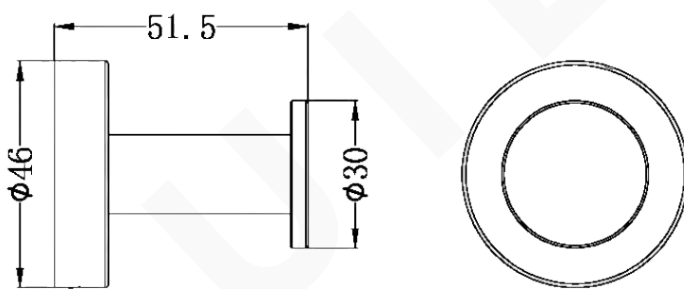

DOLCE ROBE HOOK

DESCRIPTION

Brand: Nero
 Name: Dolce Robe Hook
 Model: NR2082CH Chrome
 Type: Robe Hooks

SPECIFICATIONS

Diameter: ø46mm
 Length: 51.5m
 Material: 304 Stainless Steel
 Finish: Chrome

MODEL & AVAILABLE COLOUR OPTIONS