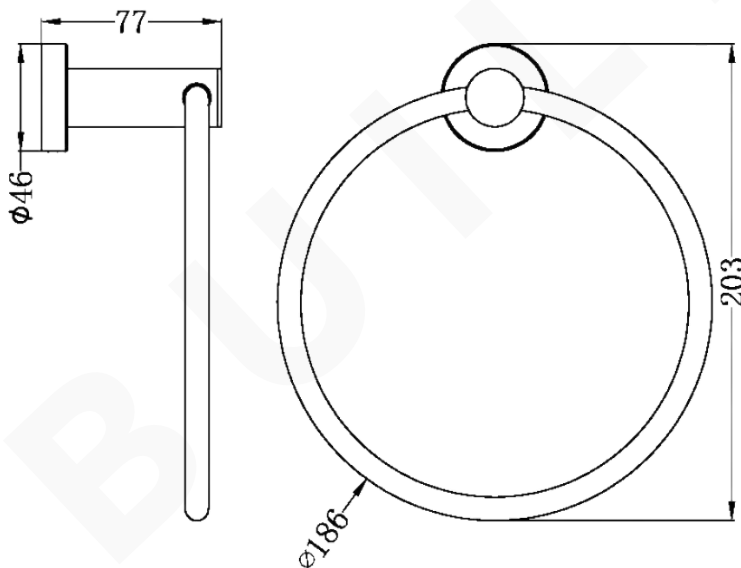

**DOLCE HAND TOWEL RING**

**DESCRIPTION**

Brand: Nero  
 Name: Dolce Hand Towel Ring  
 Model: NR2080CH Chrome  
 Type: Towel Rings

**SPECIFICATIONS**

Diameter:  $\varnothing$ 186mm  
 Length: 203mm  
 Material: 304 Stainless Steel  
 Finish: Chrome

**MODEL & AVAILABLE COLOUR OPTIONS**

- NR2080BN: Dolce Hand Towel Ring  
Brushed Nickel
- NR2080MB: Dolce Hand Towel Ring  
Matte Black