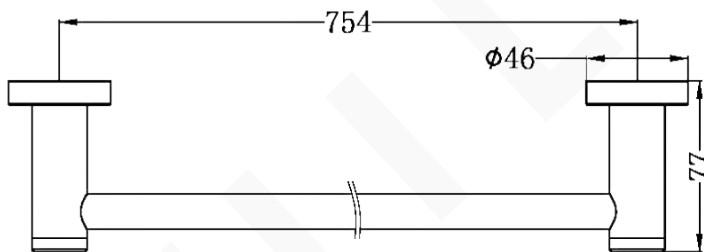

**DOLCE TOWEL RAIL**

**DESCRIPTION**

Brand: Nero  
 Name: Dolce Single Towel Rail 800mm  
 Model: NR2030CH Chrome  
 Type: Towel Rails

**SPECIFICATIONS**

Height: 77mm  
 Length: 800mm  
 Material: 304 Stainless Steel  
 Finish: Chrome

**MODEL & AVAILABLE COLOUR OPTIONS**

- NR2030BN: Dolce Single Towel Rail 800mm Brushed Nickel
- NR2030MB: Dolce Single Towel Rail 800mm Matte Black