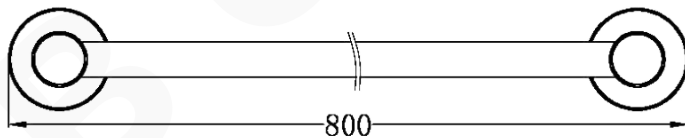

**DOLCE TOWEL RAIL**

**DESCRIPTION**

Brand: Nero  
 Name: Dolce Single Towel Rail 800mm  
 Model: NR2030CH Chrome  
 Type: Towel Rails

**SPECIFICATIONS**

Height: 77mm  
 Length: 800mm  
 Material: 304 Stainless Steel  
 Finish: Chrome

**MODEL & AVAILABLE COLOUR OPTIONS**

- NR2030BN: Dolce Single Towel Rail 800mm Brushed Nickel
- NR2030MB: Dolce Single Towel Rail 800mm Matte Black