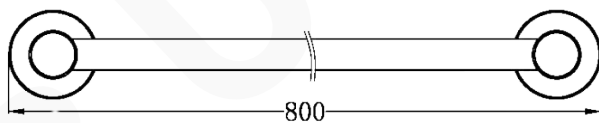

DOLCE TOWEL RAIL

DESCRIPTION

Brand: Nero
 Name: Dolce Double Towel Rail 800mm
 Model: NR2030dCH Chrome
 Type: Double Towel Rails

SPECIFICATIONS

Height: 119mm
 Length: 800mm
 Material: 304 Stainless Steel
 Finish: Chrome

MODEL & AVAILABLE COLOUR OPTIONS

- NR2030DBN: Dolce Double Towel Rail 800mm Brushed Nickel
- NR2030DMB: Dolce Double Towel Rail 800mm Matte Black