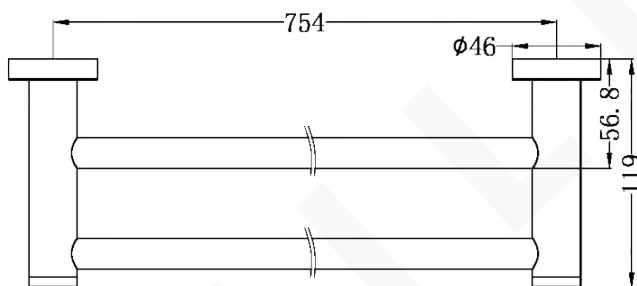

DOLCE TOWEL RAIL

DESCRIPTION

Brand: Nero
 Name: Dolce Double Towel Rail 800mm
 Model: NR2030dCH Chrome
 Type: Double Towel Rails

SPECIFICATIONS

Height: 119mm
 Length: 800mm
 Material: 304 Stainless Steel
 Finish: Chrome

MODEL & AVAILABLE COLOUR OPTIONS

- NR2030DBN: Dolce Double Towel Rail 800mm Brushed Nickel
- NR2030DMB: Dolce Double Towel Rail 800mm Matte Black