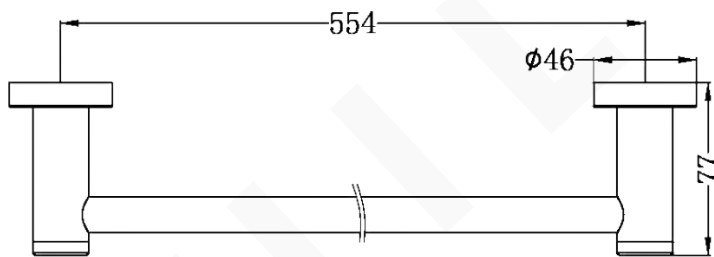

DOLCE TOWEL RAIL

DESCRIPTION

Brand: Nero
 Name: Dolce Single Towel Rail 600mm
 Model: NR2024CH Chrome
 Type: Towel Rails

SPECIFICATIONS

Height: 77mm
 Length: 600m
 Material: 304 Stainless Steel
 Finish: Chrome

MODEL & AVAILABLE COLOUR OPTIONS

- NR2024BN: Dolce Single Towel Rail 600mm Brushed Nickel
- NR2024MB: Dolce Single Towel Rail 600mm Matte Black