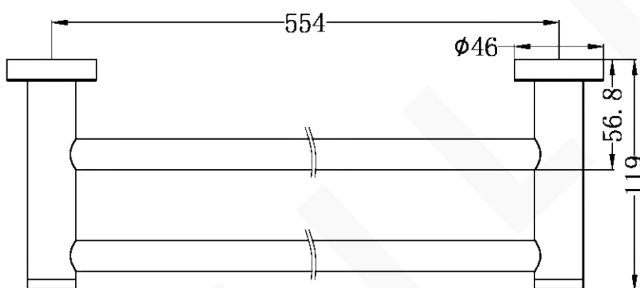

## DOLCE TOWEL RAIL

### DESCRIPTION

Brand: Nero  
 Name: Dolce Double Towel Rail 600mm  
 Model: NR2024DCH Chrome  
 Type: Double Towel Rails

### SPECIFICATIONS

Height: 119mm  
 Length: 600mm  
 Material: 304 Stainless Steel  
 Finish: Chrome

### MODEL & AVAILABLE COLOUR OPTIONS

- NR2024DBN: Dolce Double Towel Rail 600mm Brushed Nickel
- NR2024DMB: Dolce Double Towel Rail 600mm Matte Black