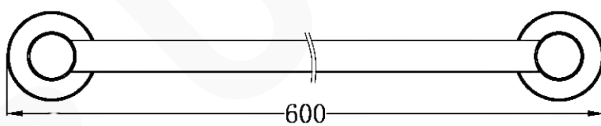

### DESCRIPTION

Brand: Nero  
 Name: Dolce Double Towel Rail 600mm  
 Model: NR2024DCH Chrome  
 Type: Double Towel Rails

### SPECIFICATIONS

Height: 119mm  
 Length: 600mm  
 Material: 304 Stainless Steel  
 Finish: Chrome