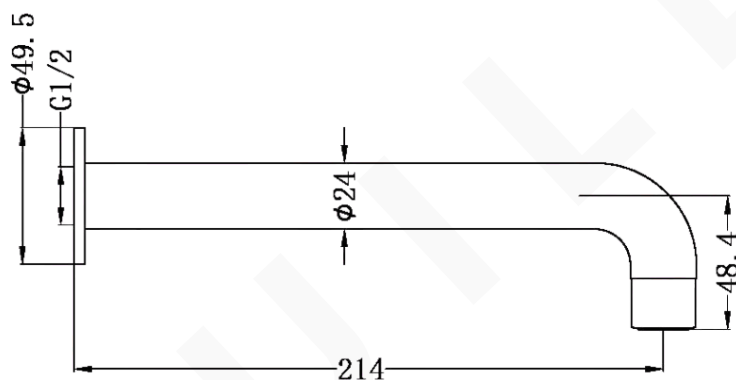

DOLCE BASIN BATH SPOUT

DESCRIPTION

Brand: Nero
 Name: Dolce Basin/Bath Spout only 215mm
 Model: NR250803200CH Chrome
 Type: Bath Spouts

SPECIFICATIONS

Height: 48.4mm
 Length: 214mm
 Material: Brass
 Finish: Chrome
 WELS Rating: 6.0L/Min, 5Star
 WELS Registration No: T28876

MODEL & AVAILABLE COLOUR OPTIONS

- NR250803200BN: Dolce Basin/Bath Spout Brushed Nickel
- NR250803200GM: Dolce Basin/Bath Spout Brushed Gunmetal
- NR250803200BG: Dolce Basin/Bath Spout Brushed Gold
- NR250803200MB: Dolce Basin/Bath Spout Matte Black