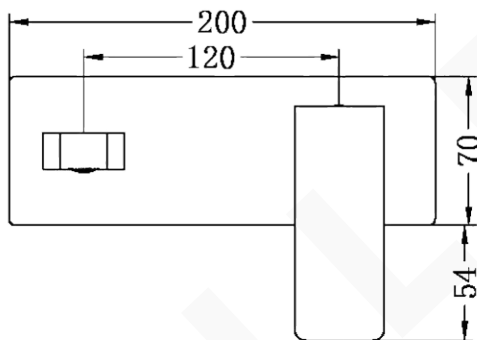

**CELIA WALL BASIN MIXER**

**DESCRIPTION**

Brand: Nero  
 Name: Celia Wall Basin/Bath Mixer  
 Model: NR301507ACH Chrome  
 Type: Wall Basin/Bath Mixer

**SPECIFICATIONS**

Height: 204mm  
 Length: 200mm  
 Material: Brass  
 Finish: Chrome  
 WELS Rating: 5.0L/Min, 5Star  
 WELS Registration No: T27686

**MODEL & AVAILABLE COLOUR OPTIONS**

- NR301507ABN: Celia Wall Basin/Bath Mixer Brushed Nickel
- NR301507AMB: Celia Wall Basin/Bath Mixer Matte Black