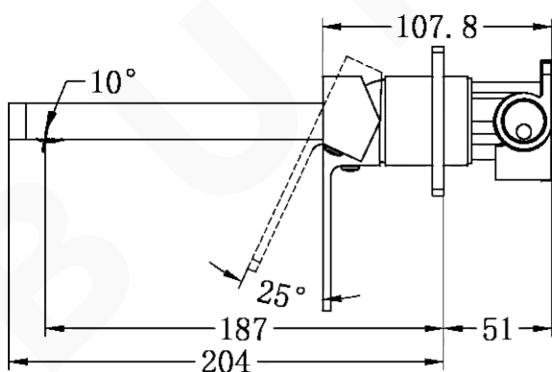

**CELIA WALL BASIN MIXER**

**DESCRIPTION**

Brand: Nero  
 Name: Celia Wall Basin/Bath Mixer  
 Model: NR301507ACH Chrome  
 Type: Wall Basin/Bath Mixer

**SPECIFICATIONS**

Height: 204mm  
 Length: 200mm  
 Material: Brass  
 Finish: Chrome  
 WELS Rating: 5.0L/Min, 5Star  
 WELS Registration No: T27686

**MODEL & AVAILABLE COLOUR OPTIONS**

- NR301507ABN: Celia Wall Basin/Bath Mixer Brushed Nickel
- NR301507AMB: Celia Wall Basin/Bath Mixer Matte Black