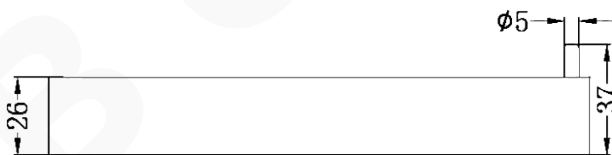

CELIA TOILET ROLL HOLDER

DESCRIPTION

Brand: Nero
 Name: Celia Toilet Roll Holder
 Model: NR4686CH Chrome
 Type: Toilet Roll Holders

SPECIFICATIONS

Height: 70mm
 Length: 181mm
 Material: 304 Stainless Steel
 Finish: Chrome