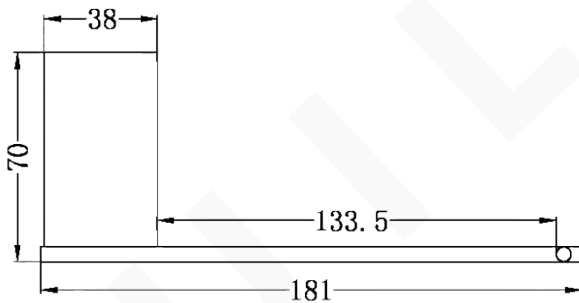

CELIA TOILET ROLL HOLDER

DESCRIPTION

Brand: Nero
 Name: Celia Toilet Roll Holder
 Model: NR4686CH Chrome
 Type: Toilet Roll Holders

SPECIFICATIONS

Height: 70mm
 Length: 181mm
 Material: 304 Stainless Steel
 Finish: Chrome

MODEL & AVAILABLE COLOUR OPTIONS

- NR4686BN: Celia Toilet Roll Holder
Brushed Nickel
- NR4686MB: Celia Toilet Roll Holder
Matte Black