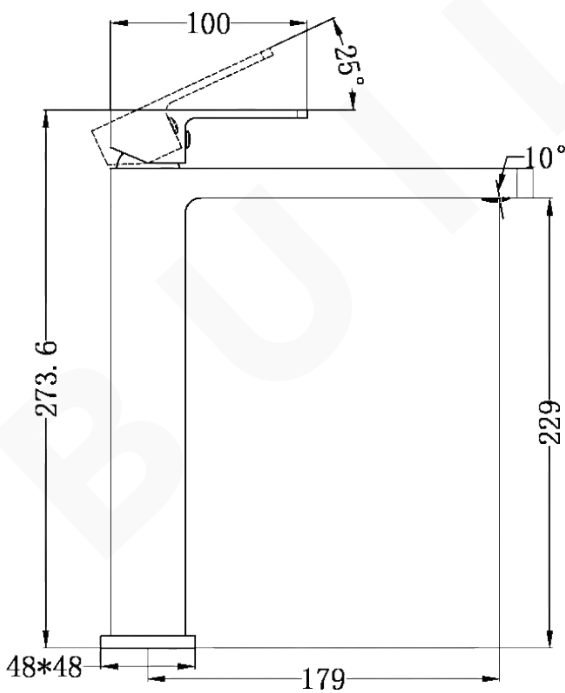

CELIA TALL BASIN MIXER

DESCRIPTION

Brand: Nero
 Name: Celia Tall Basin Mixer
 Model: NR301501ACH Chrome
 Type: Tall Basin Mixer

SPECIFICATIONS

Height: 273.6mm
 Length: 179mm
 Material: Brass
 Finish: Chrome
 WELS Rating: 5.0L/Min, 5Star
 WELS Registration No: T27683

MODEL & AVAILABLE COLOUR OPTIONS

- NR301501ABN: Celia Tall Basin Mixer
Brushed Nickel
- NR301501AMB: Celia Tall Basin Mixer
Matte Black