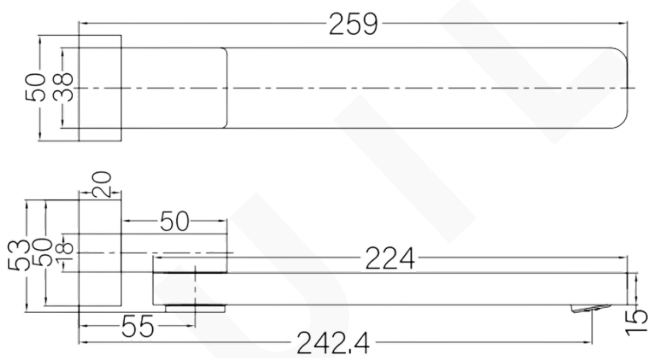

**CELIA SWIVEL BATH SPOUT**

**DESCRIPTION**

Brand: Nero  
 Name: Celia Swivel Bath Spout  
 Model: NR206CH Chrome  
 Type: Bath Spouts

**SPECIFICATIONS**

Height: 53mm  
 Length: 259mm  
 Material: Brass  
 Finish: Chrome

**MODEL & AVAILABLE COLOUR OPTIONS**

- NR206MB: Celia Swivel Bath Spout  
Matte Black