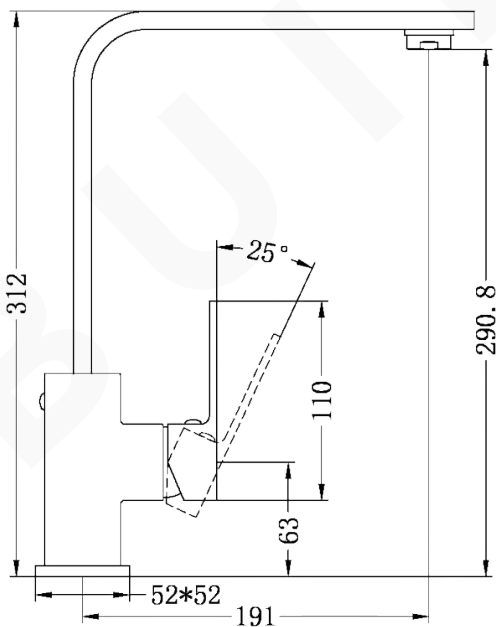

CELIA KITCHEN MIXER

DESCRIPTION

Brand: Nero
 Name: Celia Square Kitchen Mixer
 Model: NR301506CH Chrome
 Type: Kitchen & Laundry Mixers

SPECIFICATIONS

Height: 312mm
 Length: 191mm
 Material: Brass
 Finish: Chrome
 WELS Rating: 7.5L/Min, 4Star
 WELS Registration No. T29251

MODEL & AVAILABLE COLOUR OPTIONS

- NR301506BN: Celia Square Kitchen Mixer Brushed Nickel
- NR301506MB: Celia Square Kitchen Mixer Matte Black