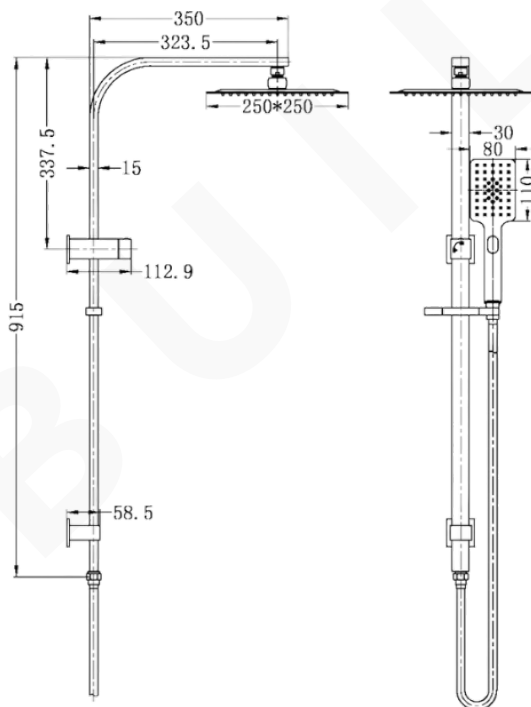

**CELIA SHOWER SET**

**DESCRIPTION**

Brand: Nero  
 Name: Celia Shower Set Square Head  
 Model: NR301505CCH Chrome  
 Type: Twin Showers

**SPECIFICATIONS**

Height: 350mm  
 Length: 915mm  
 Material: Brass  
 Finish: Chrome  
 WELS Rating: Overhead Shower 7.5L/Min, Not Star rated, Hand Shower 6L/Min, Not Star Rated  
 WELS Registration No: S17474

**MODEL & AVAILABLE COLOUR OPTIONS**

- NR301505CGM: Celia Shower Set Square Head Brushed Gunmetal
- NR301505CMB: Celia Shower Set Square Head Matte Black