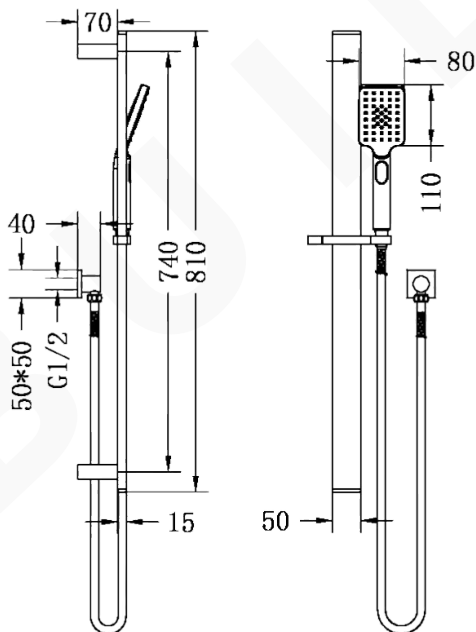

CELIA SHOWER RAIL

DESCRIPTION

Brand: Nero
 Name: Celia Shower Rail
 Model: NR316CH Chrome
 Type: Rail Shower

SPECIFICATIONS

Height: 70mm
 Length: 810mm
 Material: Brass
 Finish: Chrome
 WELS Rating: 6.0L/Min, 5Star
 WELS Registration No: S15610

MODEL & AVAILABLE COLOUR OPTIONS

- NR316MB: Celia Shower Rail Matte Black