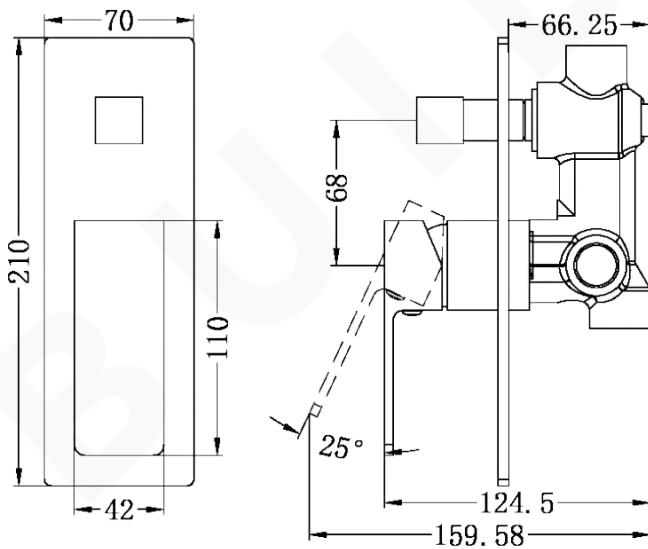

CELIA SHOWER MIXER

DESCRIPTION

Brand: Nero
 Name: Celia Shower Mixer with Divertor
 Model: NR301509ACH Chrome
 Type: Showers Mixers with Divertor

SPECIFICATIONS

Height: 210mm
 Length: 159.58mm
 Material: Brass
 Finish: Chrome

MODEL & AVAILABLE COLOUR OPTIONS

- NR301509ABN: Celia Shower Mixer with Divertor Brushed Nickel
- NR301509AMB: Celia Shower Mixer with Divertor Matte Black