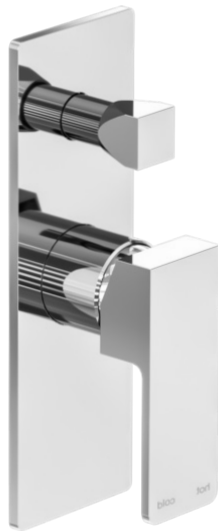

CELIA SHOWER MIXER

DESCRIPTION

Brand: Nero
 Name: Celia Shower Mixer with Divertor
 Model: NR301509ACH Chrome
 Type: Showers Mixers with Divertor

SPECIFICATIONS

Height: 210mm
 Length: 159.58mm
 Material: Brass
 Finish: Chrome

MODEL & AVAILABLE COLOUR OPTIONS

- NR301509ABN: Celia Shower Mixer with Divertor Brushed Nickel
- NR301509AMB: Celia Shower Mixer with Divertor Matte Black