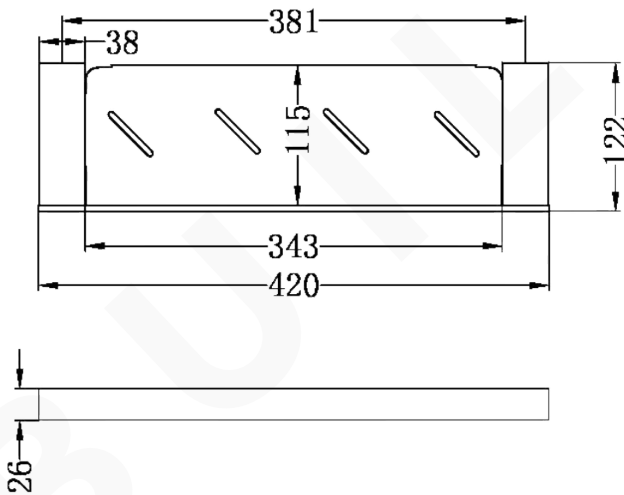

CELIA METAL SHELF

DESCRIPTION

Brand: Nero
 Name: Celia Metal Shelf
 Model: NR4687ACH Chrome
 Type: Metal Shelf

SPECIFICATIONS

Height: 122mm
 Length: 420mm
 Material: 304 Stainless Steel
 Finish: Chrome

MODEL & AVAILABLE COLOUR OPTIONS