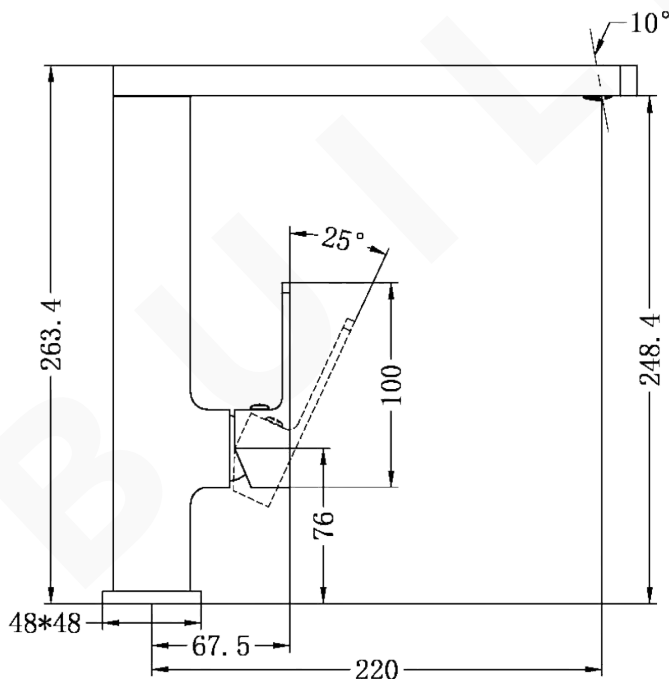

CELIA KITCHEN MIXER

DESCRIPTION

Brand: Nero
 Name: Celia Kitchen Mixer
 Model: NR301507CH Chrome
 Type: Kitchen & Laundry Mixers

SPECIFICATIONS

Height: 263.4mm
 Length: 220mm
 Material: Brass
 Finish: Chrome
 WELS Rating: 5.0L/Min, 5Star
 WELS Registration No: T27568

MODEL & AVAILABLE COLOUR OPTIONS

- NR301507BN: Celia Kitchen Mixer
Brushed Nickel
- NR301507MB: Celia Kitchen Mixer
Matte Black