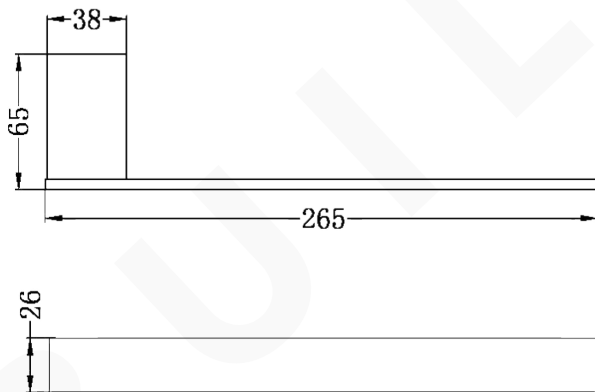

## CELIA HAND TOWEL RAIL

### DESCRIPTION

Brand: Nero  
Name: Celia Hand Towel Rail  
Model: NR4680CH Chrome  
Type: Towel Rails

### SPECIFICATIONS

Height: 65mm  
Length: 265mm  
Material: 304 Stainless Steel  
Finish: Chrome