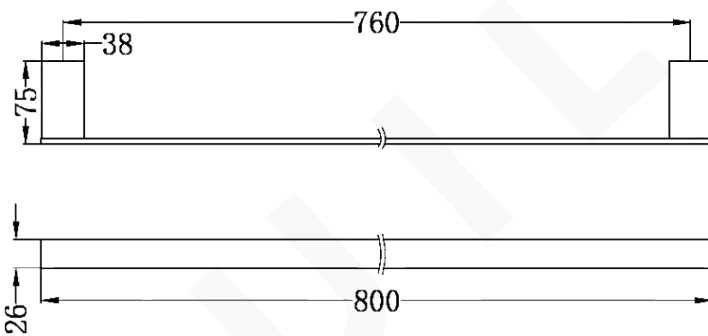

CELIA TOWEL RAIL

DESCRIPTION

Brand: Nero
 Name: Celia Single Towel Rail 800mm
 Model: NR4630CH Chrome
 Type: Single Towel Rails

SPECIFICATIONS

Height: 75mm
 Length: 800mm
 Material: 304 Stainless Steel
 Finish: Chrome

MODEL & AVAILABLE COLOUR OPTIONS

- NR4630BN: Celia Single Towel Rail 800mm Brushed Nickel
- NR4630MB: Celia Single Towel Rail 800mm Matte Black