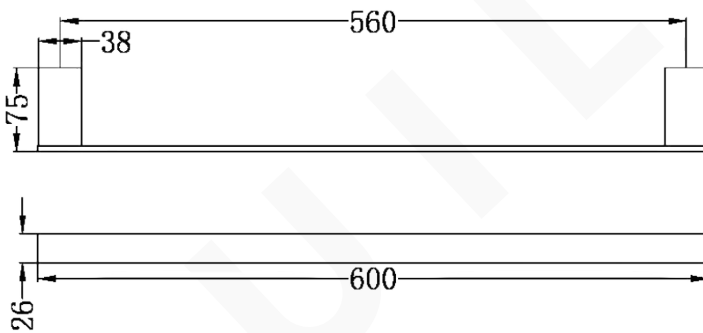

CELIA TOWEL RAIL

DESCRIPTION

Brand: Nero
 Name: Celia Single Towel Rail 600mm
 Model: NR4624CH Chrome
 Type: Single Towel Rails

SPECIFICATIONS

Height: 75mm
 Length: 600mm
 Material: 304 Stainless Steel
 Finish: Chrome

MODEL & AVAILABLE COLOUR OPTIONS

- NR4624BN: Celia Single Towel Rail 600mm Brushed Nickel
- NR4624MB: Celia Single Towel Rail 600mm Matte Black