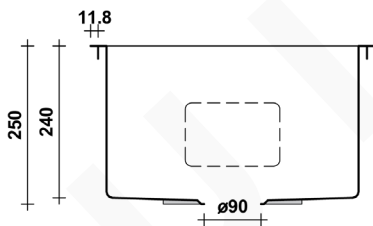

LEO 510

MODEL & AVAILABLE COLOUR OPTIONS

- TLAN003 Leo 510 Brushed Stainless Steel
- SNGMTL003 Leo 510 Brushed Gunmetal

DESCRIPTION

- Brand: Alma
- Name: Leo 510
- Model: SNGDTL003 Brushed Brass Gold
- Type: Single bowl sink with tap landing
- Capacity: 46 Litres

SPECIFICATIONS

- Sink size: 510mm x 500mm
- Bowl size: 460mm x 400mm
- Depth: 250mm
- Material: 304 grade stainless steel
- Thickness: 1.5mm / 16 gauge steel
- Finish: Brushed Brass Gold PVD
- Internal corner: R10
- External corner: R20