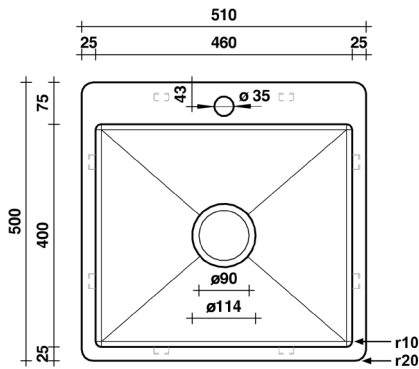

LEO 510

MODEL & AVAILABLE COLOUR OPTIONS

- TLAN003 Leo 510 Brushed Stainless Steel
- SNGMTL003 Leo 510 Brushed Gunmetal

DESCRIPTION

- Brand: Alma
- Name: Leo 510
- Model: SNGDTL003 Brushed Brass Gold
- Type: Single bowl sink with tap landing
- Capacity: 46 Litres

SPECIFICATIONS

- Sink size: 510mm x 500mm
- Bowl size: 460mm x 400mm
- Depth: 250mm
- Material: 304 grade stainless steel
- Thickness: 1.5mm / 16 gauge steel
- Finish: Brushed Brass Gold PVD
- Internal corner: R10
- External corner: R20