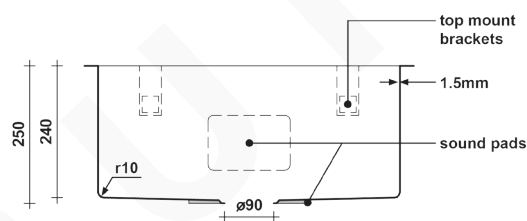

WILLOW 600

MODEL & AVAILABLE COLOUR OPTIONS

- SNA01004 Willow 600 Brushed Stainless Steel
- SNGM004 Willow 600 Brushed Gunmetal
- SNGD004 Willow 600 Brushed Brass Gold

DESCRIPTION

Brand: Alma
Name: Willow 600
Model: SNA01004 Brushed Stainless Steel
Type: Single bowl sink
Capacity: 55 Litres

SPECIFICATIONS

Sink size: 600mm x 450mm
Bowl size: 550mm x 400mm
Depth: 250mm
Material: 304 grade stainless steel
Thickness: 1.5mm / 16 gauge steel
Finish: Brushed stainless steel
Internal corner: R10
External corner: R20

INSTALLATION OPTIONS

- Under-mount / top-mount / flush-mount.

INCLUSIONS

- Top mount brackets.
- Anti-condensation exterior coating.
- Sound pads to external faces and base.
- 90mm strainer waste and plug to each drain.

WARRANTY

- 25 years manufacturer's warranty.
- Fit for Australian Standards and UPC certified.