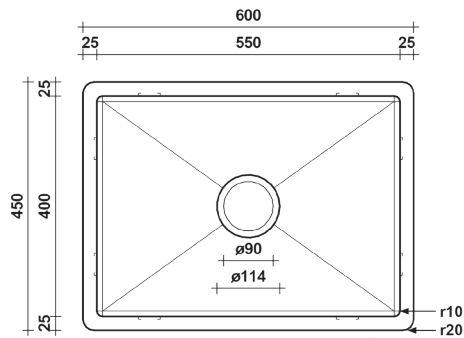

WILLOW 600

MODEL & AVAILABLE COLOUR OPTIONS

- SNA01004 Willow 600 Brushed Stainless Steel
- SNGM004 Willow 600 Brushed Gunmetal
- SNGD004 Willow 600 Brushed Brass Gold

DESCRIPTION

Brand: Alma
Name: Willow 600
Model: SNA01004 Brushed Stainless Steel
Type: Single bowl sink
Capacity: 55 Litres

SPECIFICATIONS

Sink size: 600mm x 450mm
Bowl size: 550mm x 400mm
Depth: 250mm
Material: 304 grade stainless steel
Thickness: 1.5mm / 16 gauge steel
Finish: Brushed stainless steel
Internal corner: R10
External corner: R20

INSTALLATION OPTIONS

- Under-mount / top-mount / flush-mount.

INCLUSIONS

- Top mount brackets.
- Anti-condensation exterior coating.
- Sound pads to external faces and base.
- 90mm strainer waste and plug to each drain.

WARRANTY

- 25 years manufacturer's warranty.
- Fit for Australian Standards and UPC certified.