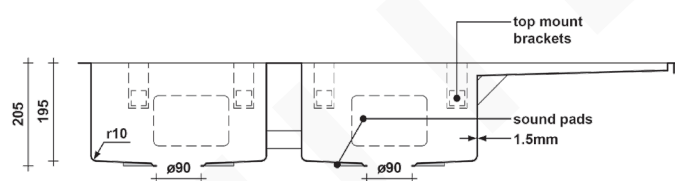

THEO 1200

DESCRIPTION

Brand: Alma
 Name: Theo 1200
 Model: SNA0022R Brushed Stainless Steel
 Type: Taplanding with Right drainboard
 Capacity: 64 Litres

SPECIFICATIONS

Sink size: 1200mm x 500mm
 Bowl size 1: 350mm x 450mm
 Bowl size 2: 350mm x 450mm
 Drainboard size: 380mm x 450mm
 Depth: 205mm
 Material: 304 grade stainless steel
 Thickness: 1.5mm / 16 gauge steel
 Finish: Brushed stainless steel
 Internal corner: R10
 External corner: R20

INSTALLATION OPTIONS

- Under-mount / top-mount / flush-mount.

INCLUSIONS

- Top mount brackets.
- Anti-condensation exterior coating.
- Sound pads to external faces and base.
- 90mm strainer waste and plug to each drain.

AVAILABLE MODEL OPTIONS

- SNA0022 Theo 1200 Double Bowl with Drain Board
- SNA0022L Theo 1200 Tap Landing with Left Drain Board
- SNA0022R Theo 1200 Tap Landing with Right Drain Board

WARRANTY

- 25 years manufacturer's warranty.
- Fit for Australian Standards and UPC certified.