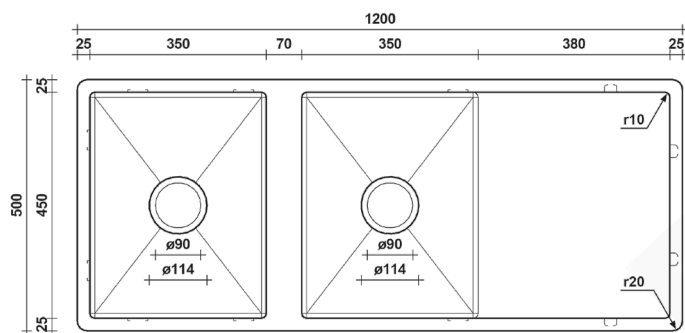

THEO 1200

DESCRIPTION

Brand: Alma
 Name: Theo 1200
 Model: SNA0022R Brushed Stainless Steel
 Type: Taplanding with Right drainboard
 Capacity: 64 Litres

SPECIFICATIONS

Sink size: 1200mm x 500mm
 Bowl size 1: 350mm x 450mm
 Bowl size 2: 350mm x 450mm
 Drainboard size: 380mm x 450mm
 Depth: 205mm
 Material: 304 grade stainless steel
 Thickness: 1.5mm / 16 gauge steel
 Finish: Brushed stainless steel
 Internal corner: R10
 External corner: R20

AVAILABLE MODEL OPTIONS

- SNA0022 Theo 1200 Double Bowl with Drain Board
- SNA0022L Theo 1200 Tap Landing with Left Drain Board
- SNA0022R Theo 1200 Tap Landing with Right Drain Board

WARRANTY

- 25 years manufacturer's warranty.
- Fit for Australian Standards and UPC certified.