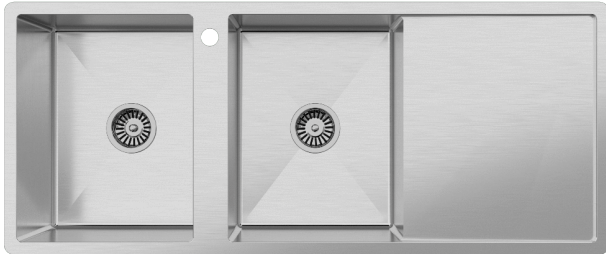

THEO 1200

DESCRIPTION

Brand: Alma
 Name: Theo 1200
 Model: SNA0022R Brushed Stainless Steel
 Type: Taplanding with Right drainboard
 Capacity: 64 Litres

SPECIFICATIONS

Sink size: 1200mm x 500mm
 Bowl size 1: 350mm x 450mm
 Bowl size 2: 350mm x 450mm
 Drainboard size: 380mm x 450mm
 Depth: 205mm
 Material: 304 grade stainless steel
 Thickness: 1.5mm / 16 gauge steel
 Finish: Brushed stainless steel
 Internal corner: R10
 External corner: R20

INSTALLATION OPTIONS

- Under-mount / top-mount / flush-mount.

INCLUSIONS

- Top mount brackets.
- Anti-condensation exterior coating.
- Sound pads to external faces and base.
- 90mm strainer waste and plug to each drain.

AVAILABLE MODEL OPTIONS

- SNA0022 Theo 1200 Double Bowl with Drain Board
- SNA0022L Theo 1200 Tap Landing with Left Drain Board
- SNA0022R Theo 1200 Tap Landing with Right Drain Board

WARRANTY

- 25 years manufacturer's warranty.
- Fit for Australian Standards and UPC certified.