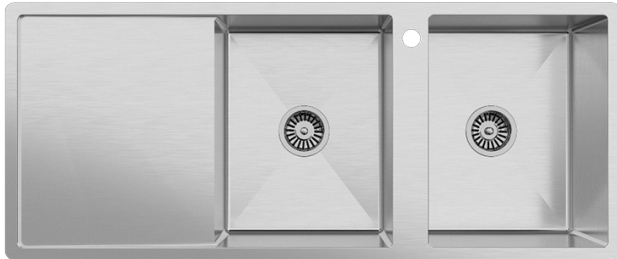

THEO 1200

DESCRIPTION

Brand: Alma
 Name: Theo 1200
 Model: SNA0022L Brushed Stainless Steel
 Type: Taplanding with Left drainboard
 Capacity: 64 Litres

SPECIFICATIONS

Sink size: 1200mm x 500mm
 Bowl size 1: 350mm x 450mm
 Bowl size 2: 350mm x 450mm
 Drainboard size: 380mm x 450mm
 Depth: 205mm
 Material: 304 grade stainless steel
 Thickness: 1.5mm / 16 gauge steel
 Finish: Brushed stainless steel
 Internal corner: R10
 External corner: R20

INSTALLATION OPTIONS

- Under-mount / top-mount / flush-mount.

INCLUSIONS

- Top mount brackets.
- Anti-condensation exterior coating.
- Sound pads to external faces and base.
- 90mm strainer waste and plug to each drain.

AVAILABLE MODEL OPTIONS

- SNA0022 Theo 1200 Double Bowl with Drain Board
- SNA0022L Theo 1200 Tap Landing with Left Drain Board
- SNA0022R Theo 1200 Tap Landing with Right Drain Board

WARRANTY

- 25 years manufacturer's warranty.
- Fit for Australian Standards and UPC certified.