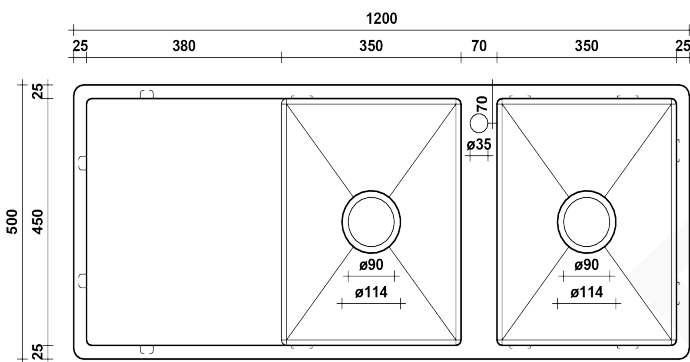

THEO 1200

DESCRIPTION

Brand: Alma
 Name: Theo 1200
 Model: SNA0022L Brushed Stainless Steel
 Type: Taplanding with Left drainboard
 Capacity: 64 Litres

SPECIFICATIONS

Sink size: 1200mm x 500mm
 Bowl size 1: 350mm x 450mm
 Bowl size 2: 350mm x 450mm
 Drainboard size: 380mm x 450mm
 Depth: 205mm
 Material: 304 grade stainless steel
 Thickness: 1.5mm / 16 gauge steel
 Finish: Brushed stainless steel
 Internal corner: R10
 External corner: R20

AVAILABLE MODEL OPTIONS

- SNA0022 Theo 1200 Double Bowl with Drain Board
- SNA0022L Theo 1200 Tap Landing with Left Drain Board
- SNA0022R Theo 1200 Tap Landing with Right Drain Board

WARRANTY

- 25 years manufacturer's warranty.
- Fit for Australian Standards and UPC certified.