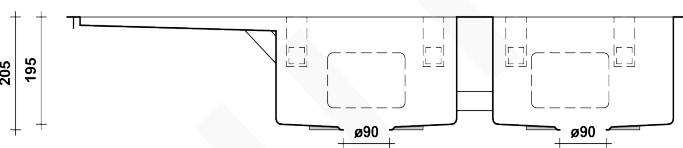

THEO 1200

DESCRIPTION

Brand: Alma
 Name: Theo 1200
 Model: SNA0022L Brushed Stainless Steel
 Type: Taplanding with Left drainboard
 Capacity: 64 Litres

SPECIFICATIONS

Sink size: 1200mm x 500mm
 Bowl size 1: 350mm x 450mm
 Bowl size 2: 350mm x 450mm
 Drainboard size: 380mm x 450mm
 Depth: 205mm
 Material: 304 grade stainless steel
 Thickness: 1.5mm / 16 gauge steel
 Finish: Brushed stainless steel
 Internal corner: R10
 External corner: R20

AVAILABLE MODEL OPTIONS

- SNA0022 Theo 1200 Double Bowl with Drain Board
- SNA0022L Theo 1200 Tap Landing with Left Drain Board
- SNA0022R Theo 1200 Tap Landing with Right Drain Board

WARRANTY

- 25 years manufacturer's warranty.
- Fit for Australian Standards and UPC certified.