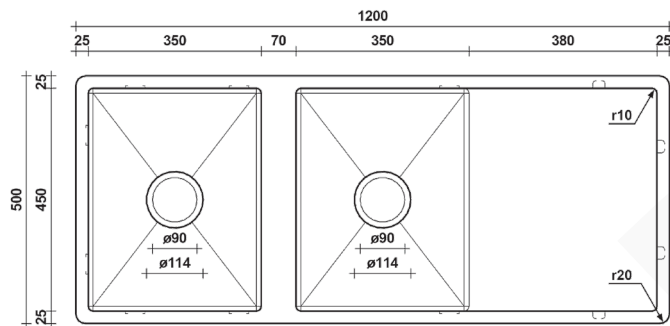

THEO 1200

AVAILABLE MODEL OPTIONS

- SNA0022 Theo 1200 Double Bowl with Drain Board
- SNA0022L Theo 1200 Tap Landing with Left Drain Board
- SNA0022R Theo 1200 Tap Landing with Right Drain Board

DESCRIPTION

- Brand: Alma
- Name: Theo 1200
- Model: SNA0022 Brushed Stainless Steel
- Type: Double bowl sink with drainboard
- Capacity: 64 Litres

SPECIFICATIONS

- Sink size: 1200mm x 500mm
- Bowl size 1: 350mm x 450mm
- Bowl size 2: 350mm x 450mm
- Drainboard size: 380mm x 450mm
- Depth: 205mm
- Material: 304 grade stainless steel
- Thickness: 1.5mm / 16 gauge steel
- Finish: Brushed stainless steel
- Internal corner: R10
- External corner: R20