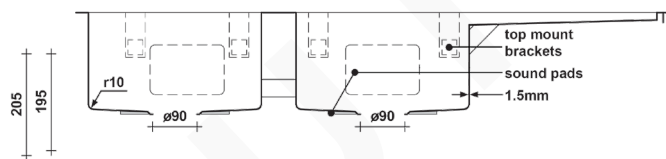

THEO 1200

AVAILABLE MODEL OPTIONS

- SNA0022 Theo 1200 Double Bowl with Drain Board
- SNA0022L Theo 1200 Tap Landing with Left Drain Board
- SNA0022R Theo 1200 Tap Landing with Right Drain Board

DESCRIPTION

- Brand: Alma
- Name: Theo 1200
- Model: SNA0022 Brushed Stainless Steel
- Type: Double bowl sink with drainboard
- Capacity: 64 Litres

SPECIFICATIONS

- Sink size: 1200mm x 500mm
- Bowl size 1: 350mm x 450mm
- Bowl size 2: 350mm x 450mm
- Drainboard size: 380mm x 450mm
- Depth: 205mm
- Material: 304 grade stainless steel
- Thickness: 1.5mm / 16 gauge steel
- Finish: Brushed stainless steel
- Internal corner: R10
- External corner: R20