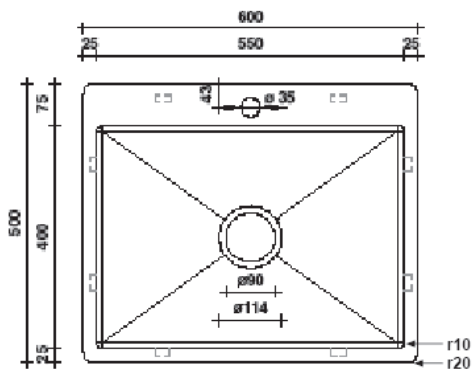

RIVER 600

MODEL & AVAILABLE COLOUR OPTIONS

- TLAN004 River 600 Brushed Stainless Steel

DESCRIPTION

- Brand: Alma
- Name: River 600
- Model: TLAN004 Brushed Stainless Steel
- Type: Single bowl sink with tap landing
- Capacity: 55 Litres

SPECIFICATIONS

- Sink size: 600mm x 500mm
- Bowl size: 550mm x 400mm
- Depth: 250mm
- Material: 304 grade stainless steel
- Thickness: 1.5mm / 16 gauge steel
- Finish: Brushed stainless steel
- Internal corner: R10
- External corner: R20

INSTALLATION OPTIONS

- Under-mount / top-mount / flush-mount.

INCLUSIONS

- Top mount brackets.
- Anti-condensation exterior coating.
- Sound pads to external faces and base.
- 90mm strainer waste and plug to each drain.

WARRANTY

- 25 years manufacturer's warranty.
- Fit for Australian Standards and UPC certified.