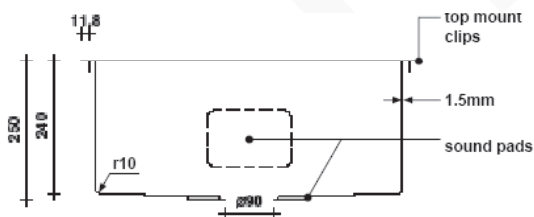

RIVER 600

MODEL & AVAILABLE COLOUR OPTIONS

- TLAN004 River 600 Brushed Stainless Steel

DESCRIPTION

- Brand: Alma
- Name: River 600
- Model: TLAN004 Brushed Stainless Steel
- Type: Single bowl sink with tap landing
- Capacity: 55 Litres

SPECIFICATIONS

- Sink size: 600mm x 500mm
- Bowl size: 550mm x 400mm
- Depth: 250mm
- Material: 304 grade stainless steel
- Thickness: 1.5mm / 16 gauge steel
- Finish: Brushed stainless steel
- Internal corner: R10
- External corner: R20

INSTALLATION OPTIONS

- Under-mount / top-mount / flush-mount.

INCLUSIONS

- Top mount brackets.
- Anti-condensation exterior coating.
- Sound pads to external faces and base.
- 90mm strainer waste and plug to each drain.

WARRANTY

- 25 years manufacturer's warranty.
- Fit for Australian Standards and UPC certified.