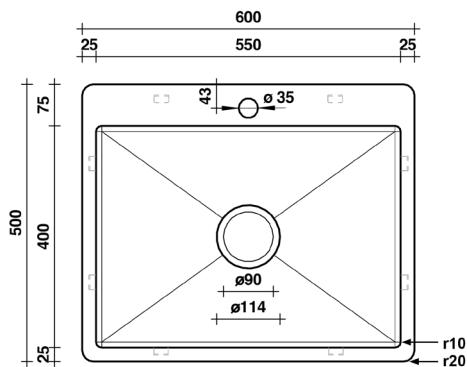

RIVER 600

MODEL & AVAILABLE COLOUR OPTIONS

- TLAN004 River 600 Brushed Stainless Steel
- SNGDTL004 River 600 Brushed Brass Gold

DESCRIPTION

- Brand: Alma
- Name: River 600
- Model: SNGMTL004 Brushed Gunmetal
- Type: Single bowl sink with tap landing
- Capacity: 55 Litres

SPECIFICATIONS

- Sink size: 600mm x 500mm
- Bowl size: 550mm x 400mm
- Depth: 250mm
- Material: 304 grade stainless steel
- Thickness: 1.5mm / 16 gauge steel
- Finish: Brushed Gunmetal PVD
- Internal corner: R10
- External corner: R20