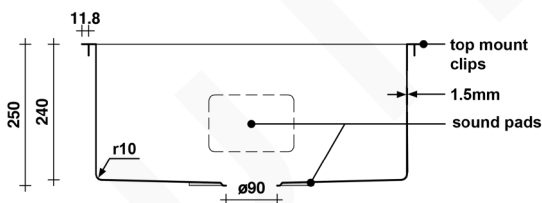

RIVER 600

MODEL & AVAILABLE COLOUR OPTIONS

- TLAN004 River 600 Brushed Stainless Steel
- SNGDTL004 River 600 Brushed Brass Gold

DESCRIPTION

- Brand: Alma
- Name: River 600
- Model: SNGMTL004 Brushed Gunmetal
- Type: Single bowl sink with tap landing
- Capacity: 55 Litres

SPECIFICATIONS

- Sink size: 600mm x 500mm
- Bowl size: 550mm x 400mm
- Depth: 250mm
- Material: 304 grade stainless steel
- Thickness: 1.5mm / 16 gauge steel
- Finish: Brushed Gunmetal PVD
- Internal corner: R10
- External corner: R20