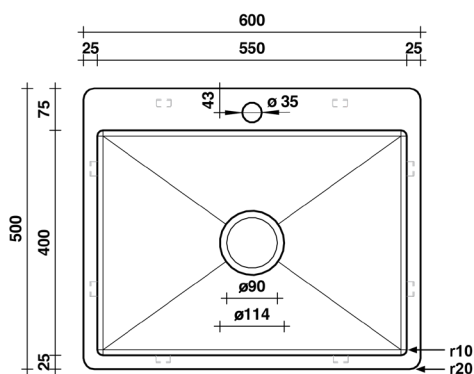

RIVER 600

MODEL & AVAILABLE COLOUR OPTIONS

- TLAN004 River 600 Brushed Stainless Steel
- SNGMTL004 River 600 Brushed Gunmetal

DESCRIPTION

- Brand: Alma
- Name: River 600
- Model: SNGDTL004 Brushed Brass Gold
- Type: Single bowl sink with tap landing
- Capacity: 55 Litres

SPECIFICATIONS

- Sink size: 600mm x 500mm
- Bowl size: 550mm x 400mm
- Depth: 250mm
- Material: 304 grade stainless steel
- Thickness: 1.5mm / 16 gauge steel
- Finish: Brushed Brass Gold PVD
- Internal corner: R10
- External corner: R20