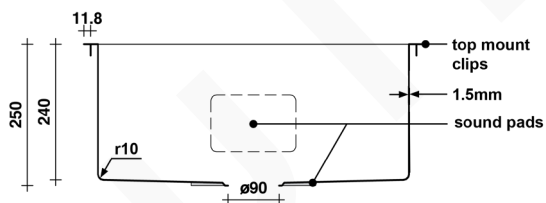

RIVER 600

MODEL & AVAILABLE COLOUR OPTIONS

- TLAN004 River 600 Brushed Stainless Steel
- SNGMTL004 River 600 Brushed Gunmetal

DESCRIPTION

- Brand: Alma
- Name: River 600
- Model: SNGDTL004 Brushed Brass Gold
- Type: Single bowl sink with tap landing
- Capacity: 55 Litres

SPECIFICATIONS

- Sink size: 600mm x 500mm
- Bowl size: 550mm x 400mm
- Depth: 250mm
- Material: 304 grade stainless steel
- Thickness: 1.5mm / 16 gauge steel
- Finish: Brushed Brass Gold PVD
- Internal corner: R10
- External corner: R20