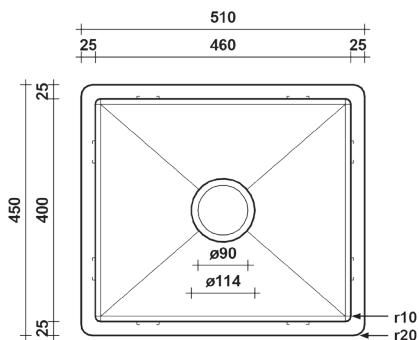

PENNY 510

MODEL & AVAILABLE COLOUR OPTIONS

- SN101003 Penny 510 Brushed Stainless Steel
- SNGM003 Penny 510 Brushed Gunmetal
- SNGD003 Penny 510 Brushed Brass Gold

DESCRIPTION

- Brand: Alma
- Name: Penny 510
- Model: SN101003 Brushed Stainless Steel
- Type: Single bowl sink
- Capacity: 46 Litres

SPECIFICATIONS

- Sink size: 510mm x 450mm
- Bowl size: 460mm x 400mm
- Depth: 250mm
- Material: 304 grade stainless steel
- Thickness: 1.5mm / 16 gauge steel
- Finish: Brushed stainless steel
- Internal corner: R10
- External corner: R20

INSTALLATION OPTIONS

- Under-mount / top-mount / flush-mount.

INCLUSIONS

- Top mount brackets.
- Anti-condensation exterior coating.
- Sound pads to external faces and base.
- 90mm strainer waste and plug to each drain.

WARRANTY

- 25 years manufacturer's warranty.
- Fit for Australian Standards and UPC certified.