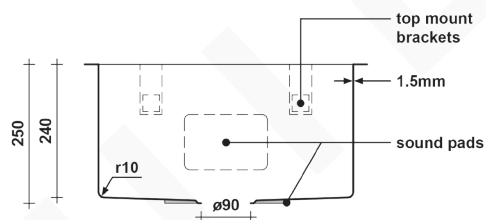

PENNY 510

MODEL & AVAILABLE COLOUR OPTIONS

- SN101003 Penny 510 Brushed Stainless Steel
- SNGM003 Penny 510 Brushed Gunmetal
- SNGD003 Penny 510 Brushed Brass Gold

DESCRIPTION

- Brand: Alma
- Name: Penny 510
- Model: SN101003 Brushed Stainless Steel
- Type: Single bowl sink
- Capacity: 46 Litres

SPECIFICATIONS

- Sink size: 510mm x 450mm
- Bowl size: 460mm x 400mm
- Depth: 250mm
- Material: 304 grade stainless steel
- Thickness: 1.5mm / 16 gauge steel
- Finish: Brushed stainless steel
- Internal corner: R10
- External corner: R20

INSTALLATION OPTIONS

- Under-mount / top-mount / flush-mount.

INCLUSIONS

- Top mount brackets.
- Anti-condensation exterior coating.
- Sound pads to external faces and base.
- 90mm strainer waste and plug to each drain.

WARRANTY

- 25 years manufacturer's warranty.
- Fit for Australian Standards and UPC certified.