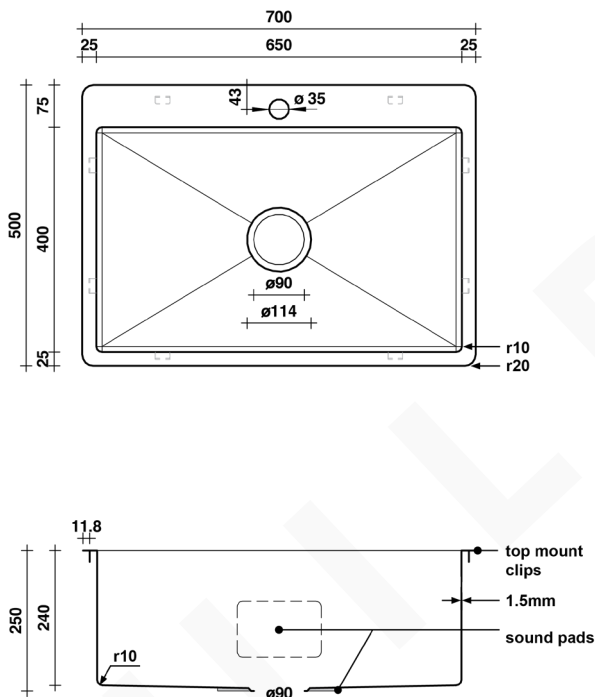

NOAH 700

MODEL & AVAILABLE COLOUR OPTIONS

- TLAN005 Noah 700 Brushed Stainless Steel
- SNGDTL005 Noah 700 Brushed Brass Gold

DESCRIPTION

- Brand: Alma
- Name: Noah 700
- Model: SNGMTL005 Brushed Gunmetal
- Type: Single bowl sink with tap landing
- Capacity: 65 Litres

SPECIFICATIONS

- Sink size: 700mm x 500mm
- Bowl size: 650mm x 400mm
- Depth: 250mm
- Material: 304 grade stainless steel
- Thickness: 1.5mm / 16 gauge steel
- Finish: Brushed Gunmetal PVD
- Internal corner: R10
- External corner: R20

INSTALLATION OPTIONS

- Under-mount / top-mount / flush-mount.

INCLUSIONS

- Top mount brackets.
- Anti-condensation exterior coating.
- Sound pads to external faces and base.
- 90mm strainer waste and plug to each drain.
- Protector Grid

WARRANTY

- 25 years manufacturer's warranty.
- Fit for Australian Standards and UPC certified.