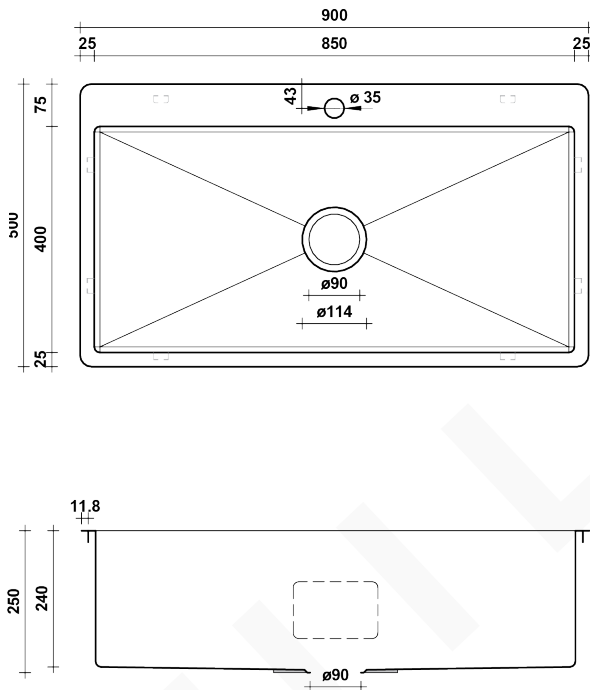

MILA 900

MODEL & AVAILABLE COLOUR OPTIONS

- TLAN017 Mila 900 Brushed Stainless Steel
- SNGDTL017 Mila 900 Brushed Brass Gold

DESCRIPTION

Brand: Alma
Name: Mila 900
Model: SNGMTL017 Brushed Gunmetal
Type: Single bowl sink with tap landing
Capacity: 85 Litres

SPECIFICATIONS

Sink size: 900mm x 500mm
Bowl size: 850mm x 400mm
Depth: 250mm
Material: 304 grade stainless steel
Thickness: 1.5mm / 16 gauge steel
Finish: Brushed Gunmetal PVD
Internal corner: R10
External corner: R20

INSTALLATION OPTIONS

- Under-mount / top-mount / flush-mount.

INCLUSIONS

- Top mount brackets.
- Anti-condensation exterior coating.
- Sound pads to external faces and base.
- 90mm strainer waste and plug to each drain.
- Protector Grid

WARRANTY

- 25 years manufacturer's warranty.
- Fit for Australian Standards and UPC certified.