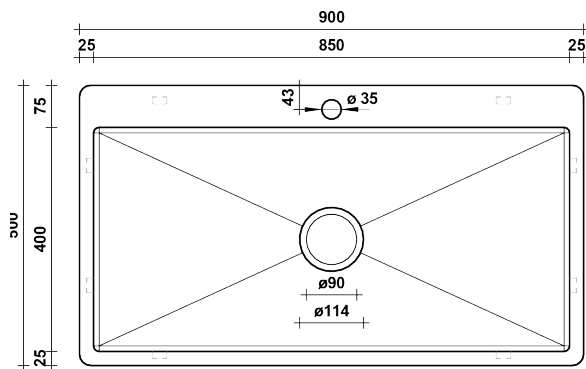

MILA 900

MODEL & AVAILABLE COLOUR OPTIONS

- TLAN017 Mila 900 Brushed Stainless Steel
- SNGMTL017 Mila 900 Brushed Gunmetal

DESCRIPTION

Brand: Alma
 Name: Mila 900
 Model: SNGDTL017 Brushed Brass Gold
 Type: Single bowl sink with tap landing
 Capacity: 85 Litres

SPECIFICATIONS

Sink size: 900mm x 500mm
 Bowl size: 850mm x 400mm
 Depth: 250mm
 Material: 304 grade stainless steel
 Thickness: 1.5mm / 16 gauge steel
 Finish: Brushed Brass Gold PVD
 Internal corner: R10
 External corner: R20