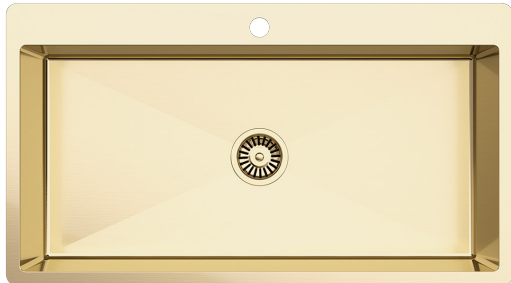

MILA 900

MODEL & AVAILABLE COLOUR OPTIONS

- TLAN017 Mila 900 Brushed Stainless Steel
- SNGMTL017 Mila 900 Brushed Gunmetal

DESCRIPTION

Brand: Alma
 Name: Mila 900
 Model: SNGDTL017 Brushed Brass Gold
 Type: Single bowl sink with tap landing
 Capacity: 85 Litres

SPECIFICATIONS

Sink size: 900mm x 500mm
 Bowl size: 850mm x 400mm
 Depth: 250mm
 Material: 304 grade stainless steel
 Thickness: 1.5mm / 16 gauge steel
 Finish: Brushed Brass Gold PVD
 Internal corner: R10
 External corner: R20