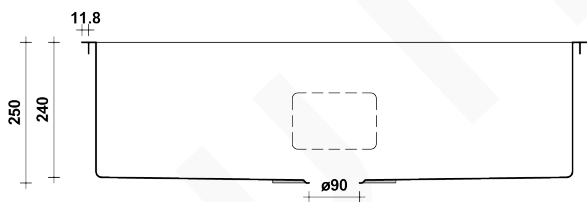

MILA 900

MODEL & AVAILABLE COLOUR OPTIONS

- TLAN017 Mila 900 Brushed Stainless Steel
- SNGMTL017 Mila 900 Brushed Gunmetal

DESCRIPTION

Brand: Alma
 Name: Mila 900
 Model: SNGDTL017 Brushed Brass Gold
 Type: Single bowl sink with tap landing
 Capacity: 85 Litres

SPECIFICATIONS

Sink size: 900mm x 500mm
 Bowl size: 850mm x 400mm
 Depth: 250mm
 Material: 304 grade stainless steel
 Thickness: 1.5mm / 16 gauge steel
 Finish: Brushed Brass Gold PVD
 Internal corner: R10
 External corner: R20