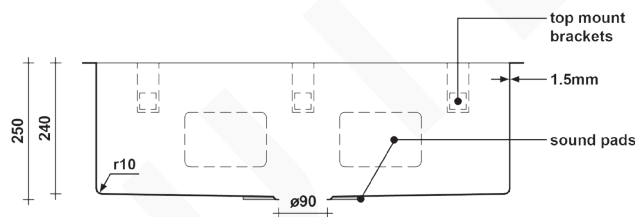

MARISSA 810

MODEL & AVAILABLE COLOUR OPTIONS

- SNA01007 Marissa 810 Brushed Stainless Steel
- SNGM007 Marissa 810 Brushed Gunmetal
- SNGD007 Marissa 810 Brushed Brass Gold

DESCRIPTION

Brand: Alma
Name: Marissa 810
Model: SNA01007 Brushed Stainless Steel
Type: Single bowl sink
Capacity: 76 Litres

SPECIFICATIONS

Sink size: 810mm x 450mm
Bowl size: 760mm x 400mm
Depth: 250mm
Material: 304 grade stainless steel
Thickness: 1.5mm / 16 gauge steel
Finish: Brushed stainless steel
Internal corner: R10
External corner: R20

INSTALLATION OPTIONS

- Under-mount / top-mount / flush-mount.

INCLUSIONS

- Top mount brackets.
- Anti-condensation exterior coating.
- Sound pads to external faces and base.
- 90mm strainer waste and plug to each drain.

WARRANTY

- 25 years manufacturer's warranty.
- Fit for Australian Standards and UPC certified.