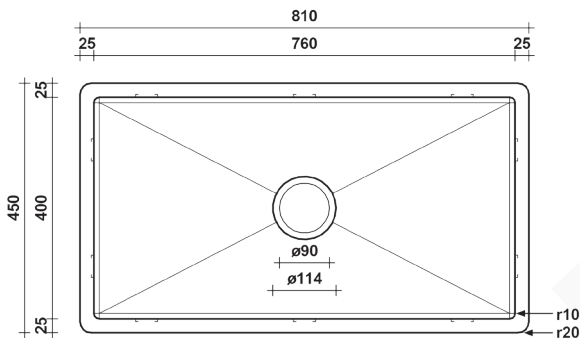

MARISSA 810

MODEL & AVAILABLE COLOUR OPTIONS

- SNA01007 Marissa 810 Brushed Stainless Steel
- SNGM007 Marissa 810 Brushed Gunmetal
- SNGD007 Marissa 810 Brushed Brass Gold

DESCRIPTION

Brand: Alma
Name: Marissa 810
Model: SNA01007 Brushed Stainless Steel
Type: Single bowl sink
Capacity: 76 Litres

SPECIFICATIONS

Sink size: 810mm x 450mm
Bowl size: 760mm x 400mm
Depth: 250mm
Material: 304 grade stainless steel
Thickness: 1.5mm / 16 gauge steel
Finish: Brushed stainless steel
Internal corner: R10
External corner: R20

INSTALLATION OPTIONS

- Under-mount / top-mount / flush-mount.

INCLUSIONS

- Top mount brackets.
- Anti-condensation exterior coating.
- Sound pads to external faces and base.
- 90mm strainer waste and plug to each drain.

WARRANTY

- 25 years manufacturer's warranty.
- Fit for Australian Standards and UPC certified.