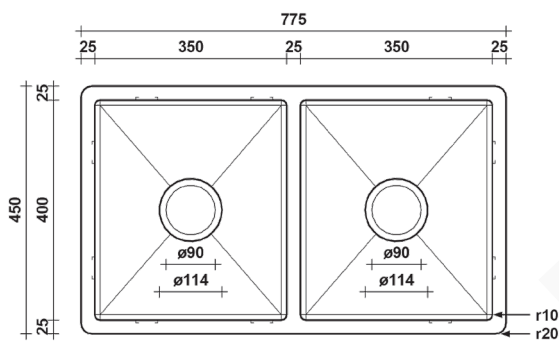

MADISON 775

MODEL & AVAILABLE COLOUR OPTIONS

- SNA01013 Madison 775 Brushed Stainless Steel
- SNGM013 Madison 775 Brushed Gunmetal
- SNGD013 Madison 775 Brushed Brass Gold

DESCRIPTION

Brand: Alma
Name: Madison 775
Model: SNA01013 Brushed Stainless Steel
Type: Double bowl sink
Capacity: 57.4 Litres

SPECIFICATIONS

Sink size: 775mm x 450mm
Bowl size 1: 350mm x 400mm
Bowl size 2: 350mm x 400mm
Depth: 205mm
Material: 304 grade stainless steel
Thickness: 1.5mm / 16 gauge steel
Finish: Brushed stainless steel
Internal corner: R10
External corner: R20

INSTALLATION OPTIONS

- Under-mount / top-mount / flush-mount.

INCLUSIONS

- Top mount brackets.
- Anti-condensation exterior coating.
- Sound pads to external faces and base.
- 90mm strainer waste and plug to each drain.

WARRANTY

- 25 years manufacturer's warranty.
- Fit for Australian Standards and UPC certified.