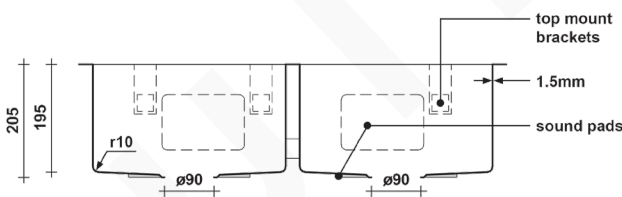

MADISON 775

MODEL & AVAILABLE COLOUR OPTIONS

- SNA01013 Madison 775 Brushed Stainless Steel
- SNGM013 Madison 775 Brushed Gunmetal
- SNGD013 Madison 775 Brushed Brass Gold

DESCRIPTION

Brand: Alma
Name: Madison 775
Model: SNA01013 Brushed Stainless Steel
Type: Double bowl sink
Capacity: 57.4 Litres

SPECIFICATIONS

Sink size: 775mm x 450mm
Bowl size 1: 350mm x 400mm
Bowl size 2: 350mm x 400mm
Depth: 205mm
Material: 304 grade stainless steel
Thickness: 1.5mm / 16 gauge steel
Finish: Brushed stainless steel
Internal corner: R10
External corner: R20

INSTALLATION OPTIONS

- Under-mount / top-mount / flush-mount.

INCLUSIONS

- Top mount brackets.
- Anti-condensation exterior coating.
- Sound pads to external faces and base.
- 90mm strainer waste and plug to each drain.

WARRANTY

- 25 years manufacturer's warranty.
- Fit for Australian Standards and UPC certified.