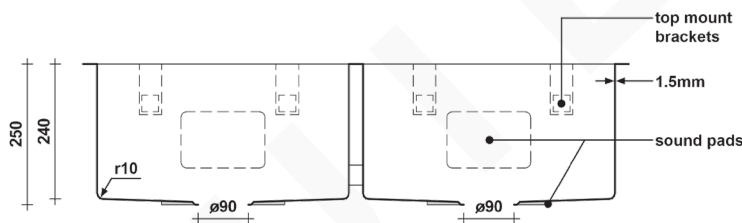

LUCAS 975

MODEL & AVAILABLE COLOUR OPTIONS

- SNA00016 Lucas 975 Brushed Stainless Steel

DESCRIPTION

- Brand: Alma
- Name: Lucas 975
- Model: SNA00016 Brushed Stainless Steel
- Type: Double bowl sink
- Capacity: 88 Litres

SPECIFICATIONS

- Sink size: 975mm x 450mm
- Bowl size 1: 450mm x 400mm
- Bowl size 2: 450mm x 400mm
- Depth: 250mm
- Material: 304 grade stainless steel
- Thickness: 1.5mm / 16 gauge steel
- Finish: Brushed stainless steel
- Internal corner: R10
- External corner: R20

INSTALLATION OPTIONS

- Under-mount / top-mount / flush-mount.

INCLUSIONS

- Top mount brackets.
- Anti-condensation exterior coating.
- Sound pads to external faces and base.
- 90mm strainer waste and plug to each drain.

WARRANTY

- 25 years manufacturer's warranty.
- Fit for Australian Standards and UPC certified.