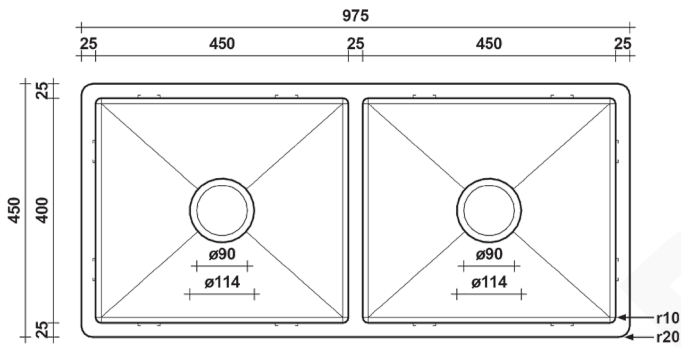

LUCAS 975

MODEL & AVAILABLE COLOUR OPTIONS

- SNA00016 Lucas 975 Brushed Stainless Steel

DESCRIPTION

- Brand: Alma
- Name: Lucas 975
- Model: SNA00016 Brushed Stainless Steel
- Type: Double bowl sink
- Capacity: 88 Litres

SPECIFICATIONS

- Sink size: 975mm x 450mm
- Bowl size 1: 450mm x 400mm
- Bowl size 2: 450mm x 400mm
- Depth: 250mm
- Material: 304 grade stainless steel
- Thickness: 1.5mm / 16 gauge steel
- Finish: Brushed stainless steel
- Internal corner: R10
- External corner: R20

INSTALLATION OPTIONS

- Under-mount / top-mount / flush-mount.

INCLUSIONS

- Top mount brackets.
- Anti-condensation exterior coating.
- Sound pads to external faces and base.
- 90mm strainer waste and plug to each drain.

WARRANTY

- 25 years manufacturer's warranty.
- Fit for Australian Standards and UPC certified.